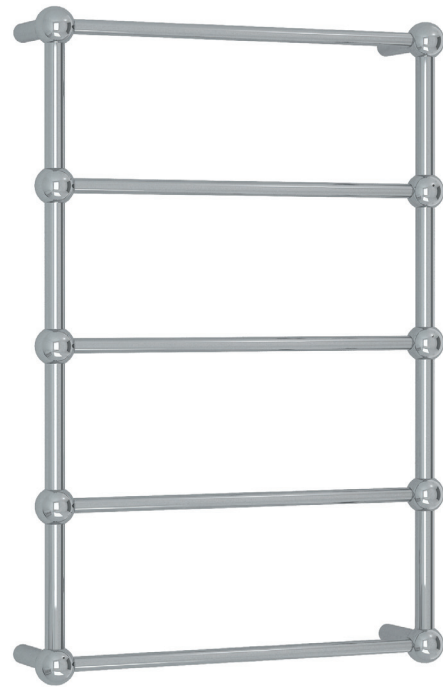

Thermorail 240V Ladder Towel Rail
Electric Heated Towel Rail for use in bathrooms

Note: All dimensions are in millimeters (mm)

Stock Code	Finish	Size (mm)	Output (W)	No. of Bars
SB34M	Polished Stainless Steel	W560 x H850 x D140	60	5

Ten year warranty

Safe for use in bathrooms

Quality stainless steel

Dry electric element

Multiflex Concealed wiring on all legs

Horizontal and vertical bar sizes

Hardwired or plug-in

1.5m lead on rail