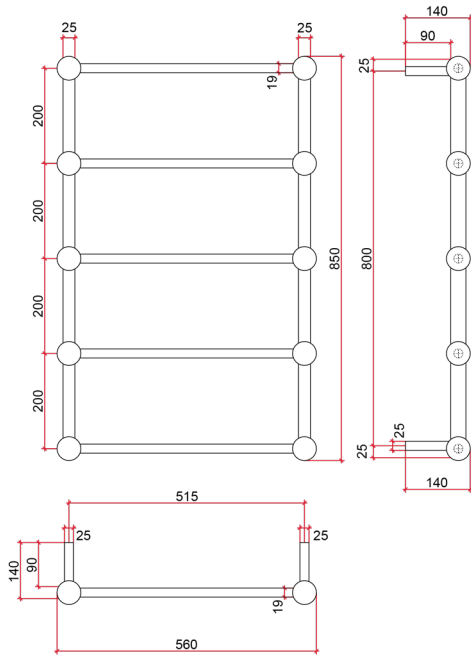

Thermorail 240V Ladder Towel Rail
Electric Heated Towel Rail for use in bathrooms

Note: All dimensions are in millimeters (mm)

Stock Code	Finish	Size (mm)	Output (W)	No. of Bars
SB34M	Polished Stainless Steel	W560 x H850 x D140	60	5

Ten year warranty

Safe for use in bathrooms

Quality stainless steel

Dry electric element

Multiflex Concealed wiring on all legs

Horizontal and vertical bar sizes

Hardwired or plug-in

1.5m lead on rail

PLEASE NOTE: Specifications are for information purposes only. Whilst every effort has been made to ensure the product specifications are accurate, due to continuing product development and improvement the specifications are subject to change. Specifications can be used to rough in and fit timber supports in the wall however we recommend no holes are drilled without having the product on site or verifying the details with the manufacturer. Thermogroup cannot be held liable or responsible for errors due to updated specifications.