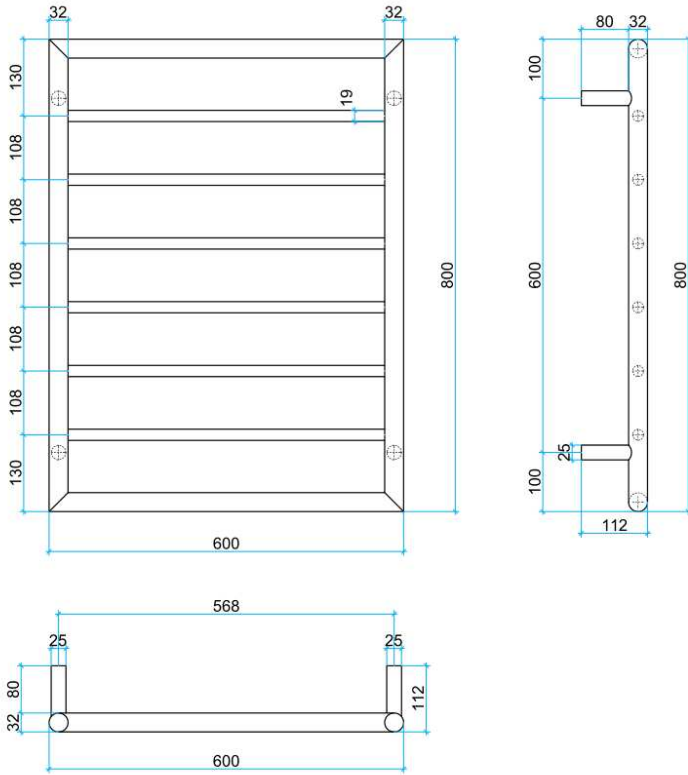

Thermorail Ladder Towel Rails 240V

Electric Heated Towel Rails for use in bathrooms

This rail has Multiflex wiring which means that there is a connection point on both the left and right hand side of the rail and the lead can be connected to either side. Being a dry electric element rail, this can be mounted either way up meaning the wiring can be from any of the four mounting points.

Stock Code	Finish	Size (mm)	Output (W)	No. of Bars
SBR44M	Polished Stainless Steel	W600 x H800 x D122	68 Watts	6

PLEASE NOTE: Specifications are for information purposes only. Whilst every effort has been made to ensure the product specifications are accurate, due to continuing product development and improvement the specifications are subject to change. Specifications can be used to rough in and fit timber supports in the wall however we recommend no holes are drilled without having the product on site or verifying the details with the manufacturer. Thermogroup cannot be held liable or responsible for errors due to updated specifications.