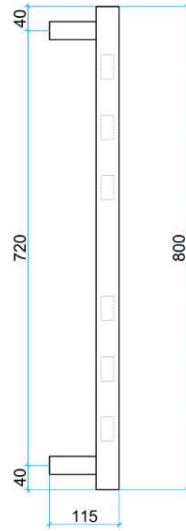

# Thermorail Ladder Towel Rails 240V

Electric Heated Towel Rails for use in bathrooms

This rail has Multiflex wiring which means that there is a connection point on both the left and right hand side of the rail and the lead can be connected to either side. Being a dry electric element rail, this can be mounted either way up meaning the wiring can be from any of the four mounting points.

Stock Code	Finish	Size (mm)	Output (W)	No. of Bars
SFS44M	Polished Stainless Steel	W600 x H800 x D115	90 Watts	6

**PLEASE NOTE:** Specifications are for information purposes only. Whilst every effort has been made to ensure the product specifications are accurate, due to continuing product development and improvement the specifications are subject to change. Specifications can be used to rough in and fit timber supports in the wall however we recommend no holes are drilled without having the product on site or verifying the details with the manufacturer. Thermogroup cannot be held liable or responsible for errors due to updated specifications.