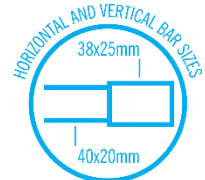

# Thermorail Ladder Towel Rails 240V

Electric Heated Towel Rails for use in bathrooms

This rail has Multiflex wiring which means that there is a connection point on both the left and right hand side of the rail and the lead can be connected to either side. Being a dry electric element rail, this can be mounted either way up meaning the wiring can be from any of the four mounting points.

Stock Code	Finish	Size (mm)	Output (W)	No. of Bars
SFS44M	Polished Stainless Steel	W600 x H800 x D115	90 Watts	6

**PLEASE NOTE:** Specifications are for information purposes only. Whilst every effort has been made to ensure the product specifications are accurate, due to continuing product development and improvement the specifications are subject to change. Specifications can be used to rough in and fit timber supports in the wall however we recommend no holes are drilled without having the product on site or verifying the details with the manufacturer. Thermogroup cannot be held liable or responsible for errors due to updated specifications.