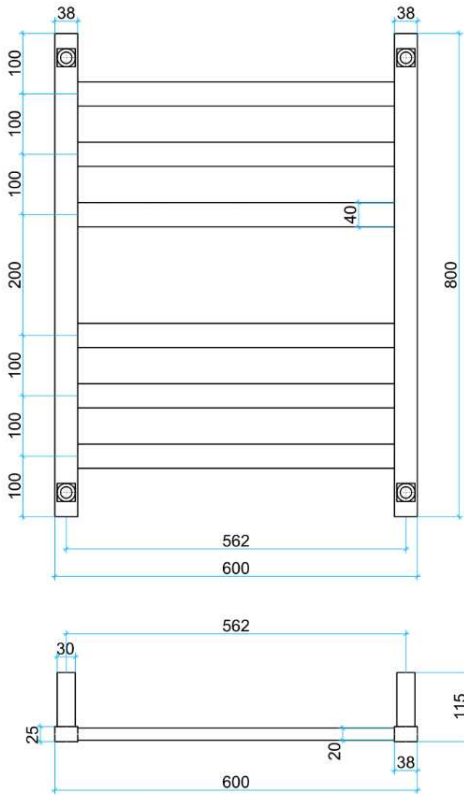

# Thermorail Ladder Towel Rails 240V

Electric Heated Towel Rails for use in bathrooms

This rail has Multiflex wiring which means that there is a connection point on both the left and right hand side of the rail and the lead can be connected to either side. Being a dry electric element rail, this can be mounted either way up meaning the wiring can be from any of the four mounting points.

Stock Code	Finish	Size (mm)	Output (W)	No. of Bars
SFS44M	Polished Stainless Steel	W600 x H800 x D115	90 Watts	6

**PLEASE NOTE:** Specifications are for information purposes only. Whilst every effort has been made to ensure the product specifications are accurate, due to continuing product development and improvement the specifications are subject to change. Specifications can be used to rough in and fit timber supports in the wall however we recommend no holes are drilled without having the product on site or verifying the details with the manufacturer. Thermogroup cannot be held liable or responsible for errors due to updated specifications.