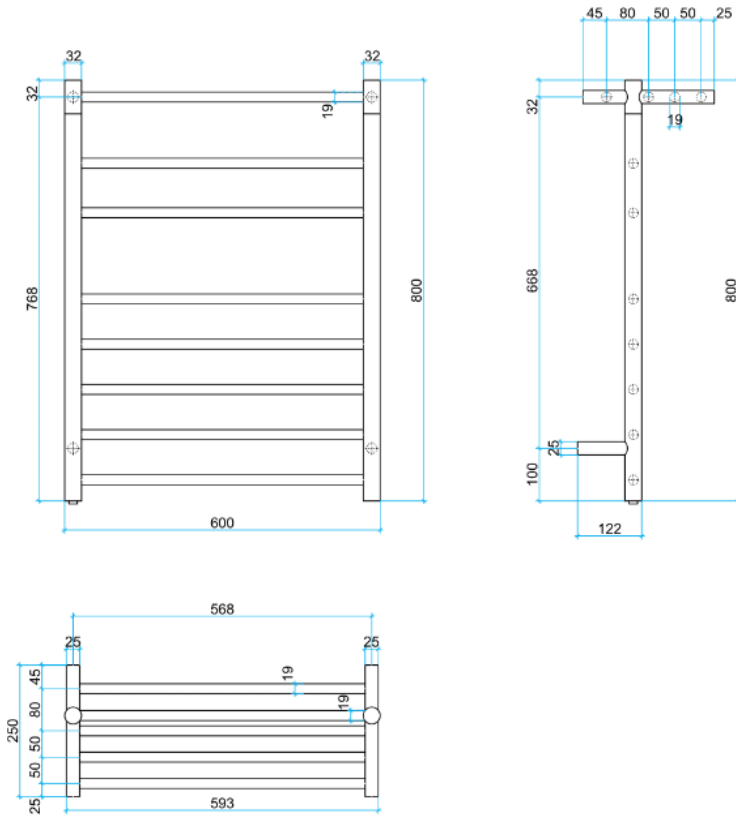

Thermorail Ladder Towel Rails 240V

Electric Heated Towel Rails for use in bathrooms

Stock Code	Finish	Size (mm)	Output (W)	No. of Bars
SH44M	Polished Stainless Steel	W600 x H800 x D250	87 Watts	7

- TEN YEARS WARRANTY** 10
- SAFE FOR USE IN BATHROOMS** IP55
- QUALITY STAINLESS STEEL** 304
- DRY ELECTRIC ELEMENT** 240V
- BOTTOM LEFT OR RIGHT HAND WIRING**
- HORIZONTAL AND VERTICAL BAR SIZES** 32mmφ / 19mmφ
- HARDWIRED OR PLUG-IN**

PLEASE NOTE: Specifications are for information purposes only. Whilst every effort has been made to ensure the product specifications are accurate, due to continuing product development and improvement the specifications are subject to change. Specifications can be used to rough in and fit timber supports in the wall however we recommend no holes are drilled without having the product on site or verifying the details with the manufacturer. Thermogroup cannot be held liable or responsible for errors due to updated specifications.