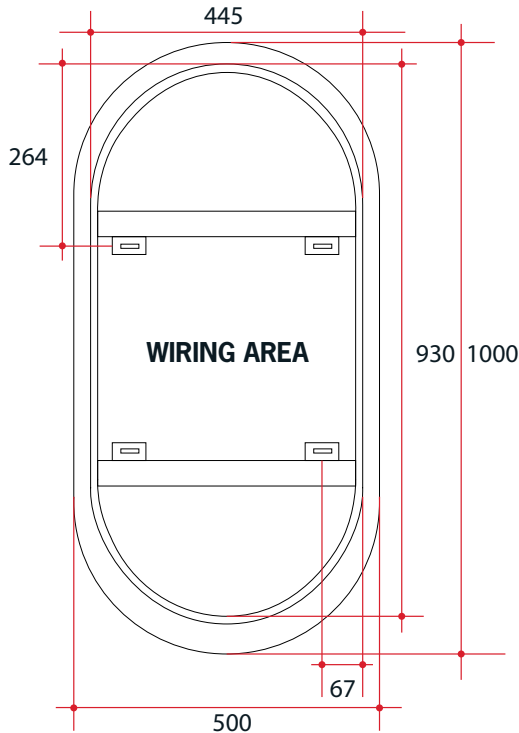

Ablaze Premium Back-lit Mirror
Includes Mirror Demister

Note: All dimensions are in millimetres (mm)

The thickness of the mirror is 5mm, the space between the back of the mirror and the wall due to the wiring is 40mm making total depth 45mm.

Stock Code	Light	Size (mm)	Output (W)
S0500C	Cool	500 x 1000 x 45	61

Cool LED lighting

No ON/OFF switch on unit

Concealed wiring only

Three years warranty

Portrait or landscape mounting

Demister included

PLEASE NOTE: Mirrors will need to be installed in accordance with the Installation Guide. Ablaze does not take responsibility for incorrect installation of these mirrors. Specifications are for information purposes only. Whilst every effort has been made to ensure the product specifications are accurate, due to continuing product development and improvement, the specifications are subject to change. Specifications can be used to rough in and for timber supports in the wall however, we recommend no holes are drilled without having the product on site or verifying the details with the manufacturer. Thermogroup cannot be held liable or responsible for errors due to updated specifications.