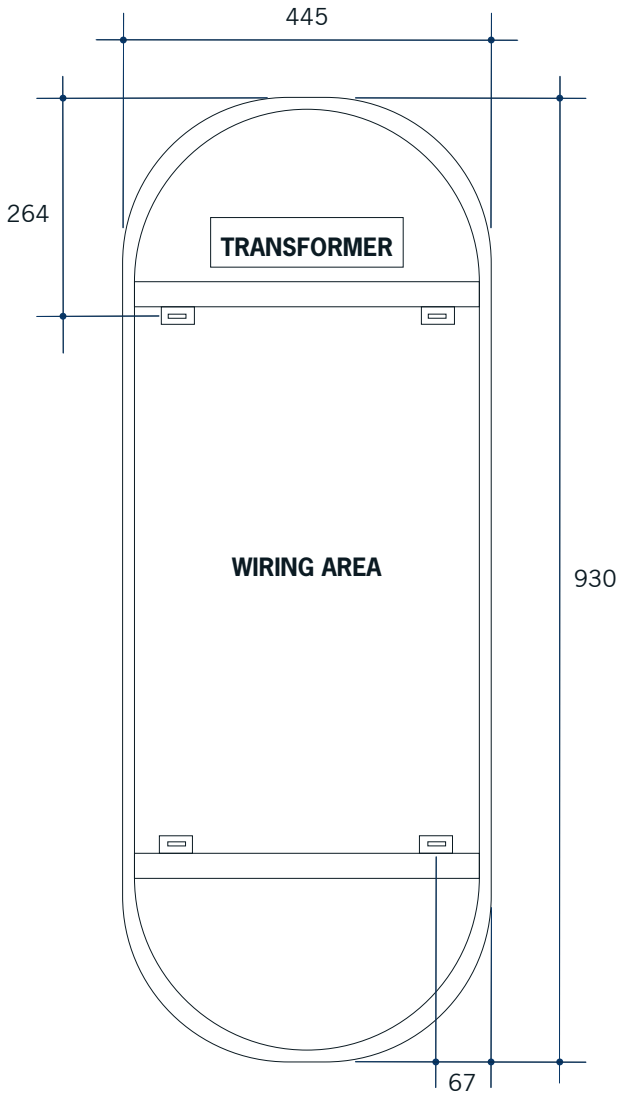

Ablaze Premium Back-lit Mirrors

Stock Code	Light	Size (mm)	Output (W)
S0500C	Cool	H1000 x W500 x D45	61 Watts

Please note: Mirrors will need to be installed in accordance with the Installation Guide. Ablaze does not take responsibility for incorrect installation of these mirrors.