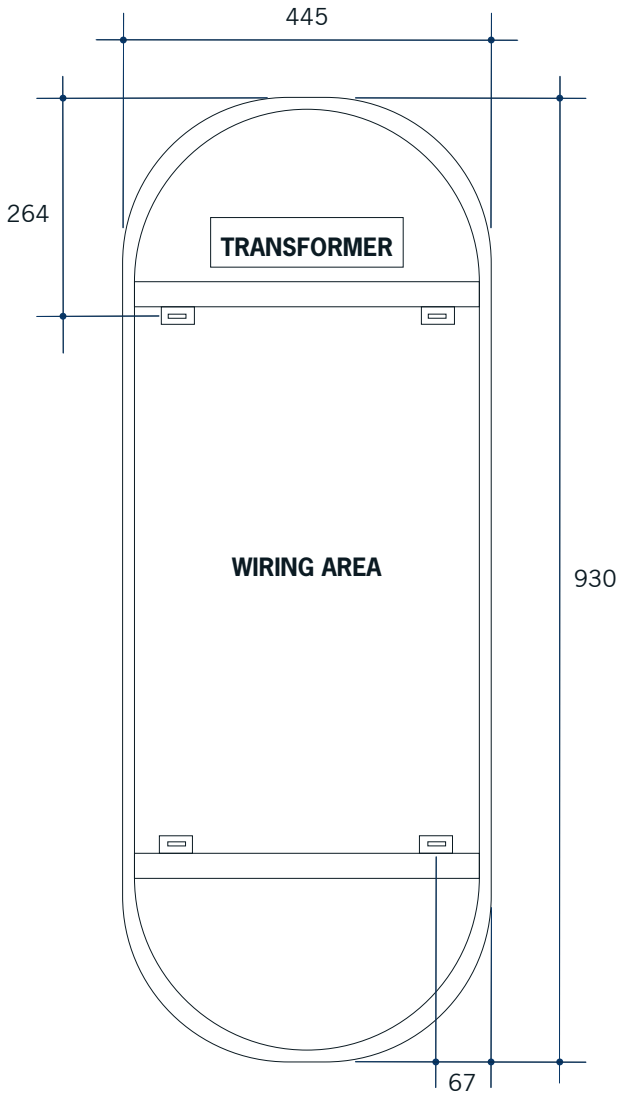

# Ablaze Premium Back-lit Mirrors

Stock Code	Light	Size (mm)	Output (W)
S0500W	Warm	H1000 x W500 x D45	61 Watts

**Please note:** Mirrors will need to be installed in accordance with the Installation Guide. Ablaze does not take responsibility for incorrect installation of these mirrors.