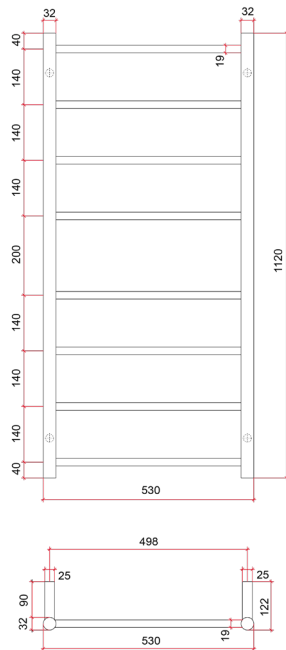

Thermorail 240V Ladder Towel Rail
Electric Heated Towel Rail for use in bathrooms

Note: All dimensions are in millimeters (mm)

Stock Code	Finish	Size (mm)	Output (W)	No. of Bars
SR27M	Polished Stainless Steel	W530 x H1120 x D122	80	8

Ten year warranty

Safe for use in bathrooms

Quality stainless steel

Dry electric element

Hardwired or plug-in

Multiflex wiring on all legs

Horizontal and vertical bar sizes

1.8m lead on rail

PLEASE NOTE: Specifications are for information purposes only. Whilst every effort has been made to ensure the product specifications are accurate, due to continuing product development and improvement the specifications are subject to change. Specifications can be used to rough in and fit timber supports in the wall however we recommend no holes are drilled without having the product on site or verifying the details with the manufacturer. Thermogroup cannot be held liable or responsible for errors due to updated specifications.