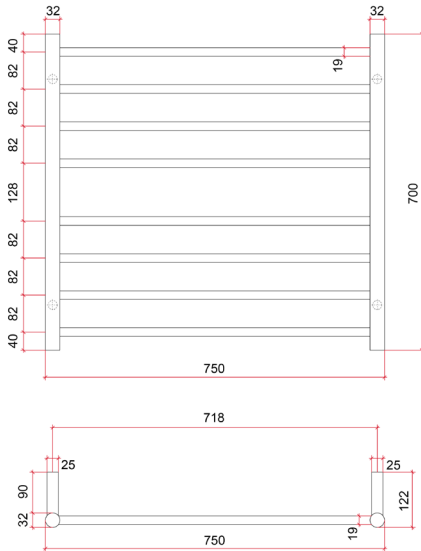

Thermorail 240V Ladder Towel Rail
Electric Heated Towel Rail for use in bathrooms

Note: All dimensions are in millimeters (mm)

Stock Code	Finish	Size (mm)	Output (W)	No. of Bars
SR33M	Polished Stainless Steel	W750 x H700 x D122	104	8

Ten year warranty

Safe for use in bathrooms

Quality stainless steel

Dry electric Element

Hardwired or plug-in

Multiflex wiring on all legs

Horizontal and vertical bar sizes

1.8m lead on rail