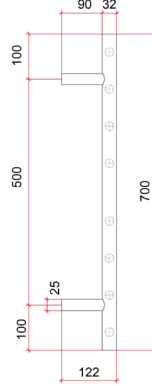

Thermorail 240V Ladder Towel Rail
Electric Heated Towel Rail for use in bathrooms

Note: All dimensions are in millimeters (mm)

Stock Code	Finish	Size (mm)	Output (W)	No. of Bars
SR33M	Polished Stainless Steel	W750 x H700 x D122	104	8

Ten year warranty

Safe for use in bathrooms

Quality stainless steel

Dry electric Element

Hardwired or plug-in

Multiflex wiring on all legs

Horizontal and vertical bar sizes

1.8m lead on rail

PLEASE NOTE: Specifications are for information purposes only. Whilst every effort has been made to ensure the product specifications are accurate, due to continuing product development and improvement the specifications are subject to change. Specifications can be used to rough in and fit timber supports in the wall however we recommend no holes are drilled without having the product on site or verifying the details with the manufacturer. Thermogroup cannot be held liable or responsible for errors due to updated specifications.