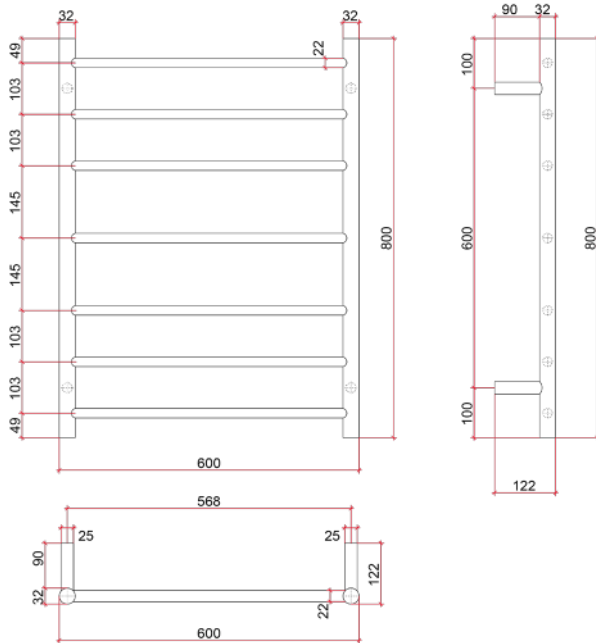

Thermorail 12V Ladder Towel Rail
Electric Heated Towel Rail for use in bathroom

Note: All dimensions are in millimeters (mm)

Stock Code	Finish	Size (mm)	Output (W)	No. of Bars
SR4412	Polished Stainless Steel	W600 x H800 x D122	90	7

Ten year warranty

Safe for use in bathrooms

Quality stainless steel

Safe for use in wet areas

Concealed wiring on all legs

Transformer included (12 month warranty)

Horizontal and vertical bar sizes

1.5m lead on rail

PLEASE NOTE: Specifications are for information purposes only. Whilst every effort has been made to ensure the product specifications are accurate, due to continuing product development and improvement the specifications are subject to change. Specifications can be used to rough in and fit timber supports in the wall however we recommend no holes are drilled without having the product on site or verifying the details with the manufacturer. Thermogroup cannot be held liable or responsible for errors due to updated specifications.