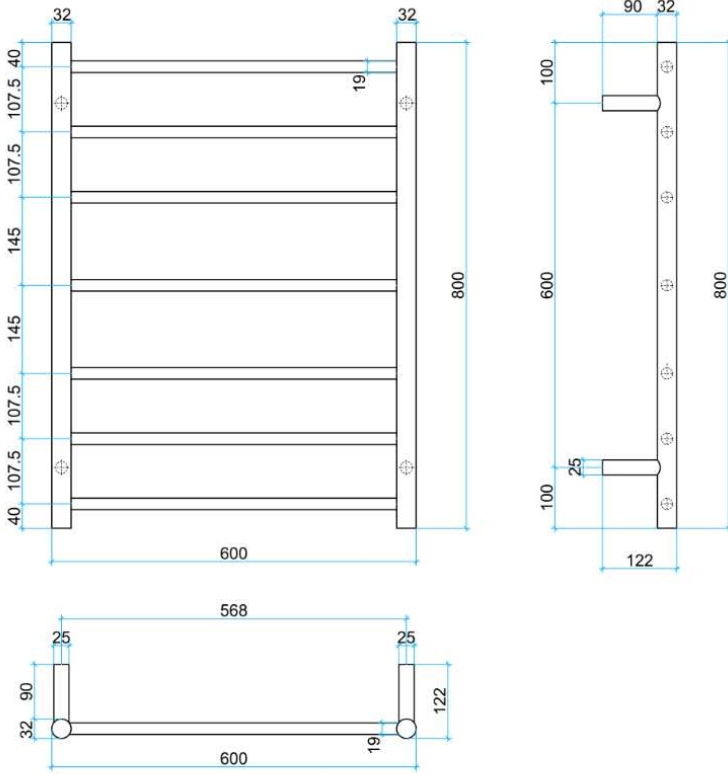

# Thermorail Ladder Towel Rails 240V

Electric Heated Towel Rails for use in bathrooms

This rail has Multiflex wiring which means that there is a connection point on both the left and right hand side of the rail and the lead can be connected to either side. Being a dry electric element rail, this can be mounted either way up meaning the wiring can be from any of the four mounting points.

| Stock Code | Finish                   | Size (mm)          | Output (W) | No. of Bars |
|------------|--------------------------|--------------------|------------|-------------|
| SR44M      | Polished Stainless Steel | W600 x H800 x D122 | 80 Watts   | 7           |

**PLEASE NOTE:** Specifications are for information purposes only. Whilst every effort has been made to ensure the product specifications are accurate, due to continuing product development and improvement the specifications are subject to change. Specifications can be used to rough in and fit timber supports in the wall however we recommend no holes are drilled without having the product on site or verifying the details with the manufacturer. Thermogroup cannot be held liable or responsible for errors due to updated specifications.