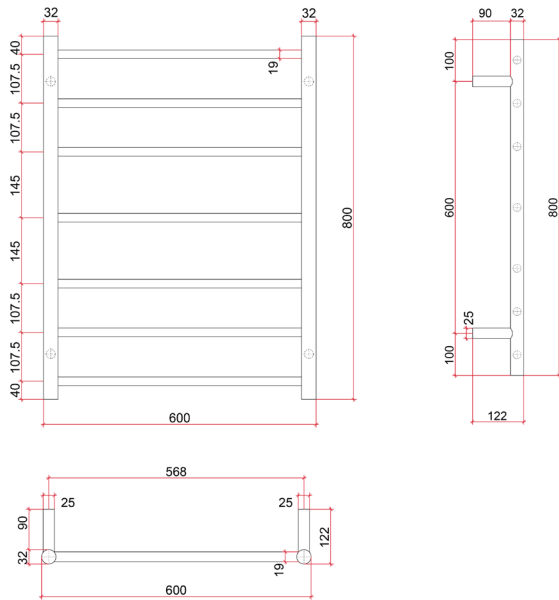

**Thermorail 240V Ladder Towel Rail**  
Electric Heated Towel Rail for use in bathrooms

Note: All dimensions are in millimeters (mm)

Stock Code	Finish	Size (mm)	Output (W)	No. of Bars
SR44M	Polished Stainless Steel	W600 x H800 x D122	80	7

**Ten year warranty**

**Safe for use in bathrooms**

**Quality stainless steel**

**Dry electric element**

**Hardwired or plug-in**

**Multiflex wiring on all legs**

**Horizontal and vertical bar sizes**

**1.8m lead on rail**