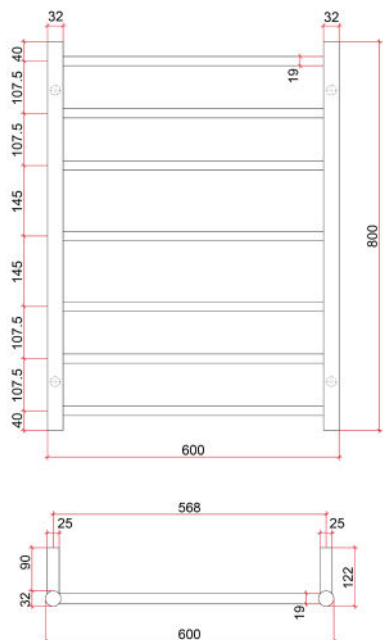

Thermorail 240V Ladder Towel Rail

Electric Heated Towel Rail for use in bathrooms

Note: All dimensions are in millimeters (mm)

Stock Code	Finish	Size (mm)	Output (W)	No. of Bars
SR44MRG	Polished Rose Gold	W600 x H800 x D122	80	7

Seven year warranty

Safe for use in bathrooms

Quality stainless steel

Dry electric element

Hardwired or plug-in

Multiflex wiring on all legs

Horizontal and vertical bar sizes

1.8m lead on rail