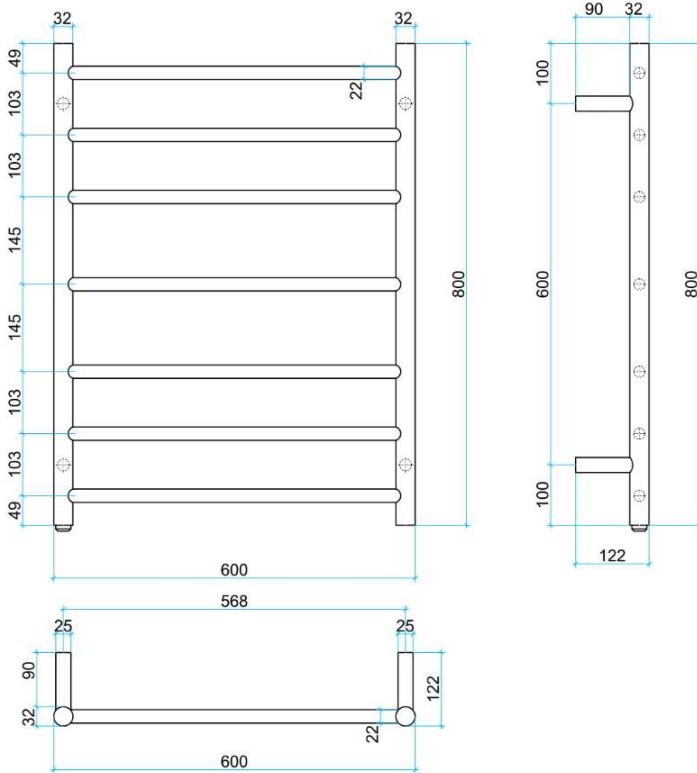

Thermorail Ladder Towel Rails 240V

Electric Heated Towel Rails for use in bathrooms

This rail has Multiflex wiring which means that there is a connection point on both the left and right hand side of the rail and the lead can be connected to either side. Being a dry electric element rail, this can be mounted either way up meaning the wiring can be from any of the four mounting points.

Switch on left hand side at the bottom of the upright

Stock Code	Finish	Size (mm)	Output (W)	No. of Bars
SR44SM	Polished Stainless Steel	W600 x H800 x D122	90 Watts	7

PLEASE NOTE: Specifications are for information purposes only. Whilst every effort has been made to ensure the product specifications are accurate, due to continuing product development and improvement the specifications are subject to change. Specifications can be used to rough in and fit timber supports in the wall however we recommend no holes are drilled without having the product on site or verifying the details with the manufacturer. Thermogroup cannot be held liable or responsible for errors due to updated specifications.