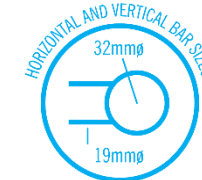

Thermorail Ladder Towel Rails 240V

Electric Heated Towel Rails for use in bathrooms

This rail has Multiflex wiring which means that there is a connection point on both the left and right hand side of the rail and the lead can be connected to either side. Being a dry electric element rail, this can be mounted either way up meaning the wiring can be from any of the four mounting points.

Stock Code	Finish	Size (mm)	Output (W)	No. of Bars
SR69M	Polished Stainless Steel	W700 x H1200 x D122	128 Watts	10

PLEASE NOTE: Specifications are for information purposes only. Whilst every effort has been made to ensure the product specifications are accurate, due to continuing product development and improvement the specifications are subject to change. Specifications can be used to rough in and fit timber supports in the wall however we recommend no holes are drilled without having the product on site or verifying the details with the manufacturer. Thermogroup cannot be held liable or responsible for errors due to updated specifications.