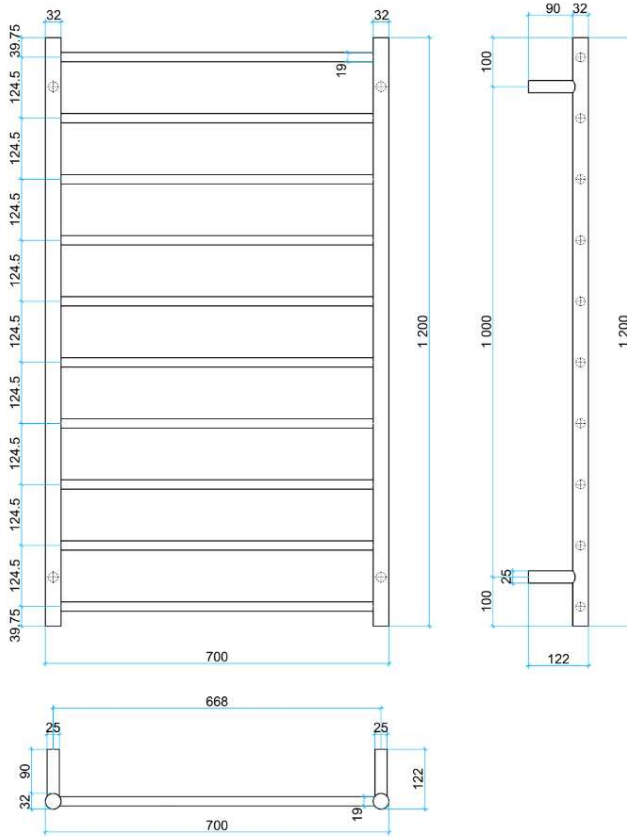

Thermorail Ladder Towel Rails 240V

Electric Heated Towel Rails for use in bathrooms

This rail has Multiflex wiring which means that there is a connection point on both the left and right hand side of the rail and the lead can be connected to either side. Being a dry electric element rail, this can be mounted either way up meaning the wiring can be from any of the four mounting points.

Stock Code	Finish	Size (mm)	Output (W)	No. of Bars
SR69M	Polished Stainless Steel	W700 x H1200 x D122	128 Watts	10

PLEASE NOTE: Specifications are for information purposes only. Whilst every effort has been made to ensure the product specifications are accurate, due to continuing product development and improvement the specifications are subject to change. Specifications can be used to rough in and fit timber supports in the wall however we recommend no holes are drilled without having the product on site or verifying the details with the manufacturer. Thermogroup cannot be held liable or responsible for errors due to updated specifications.