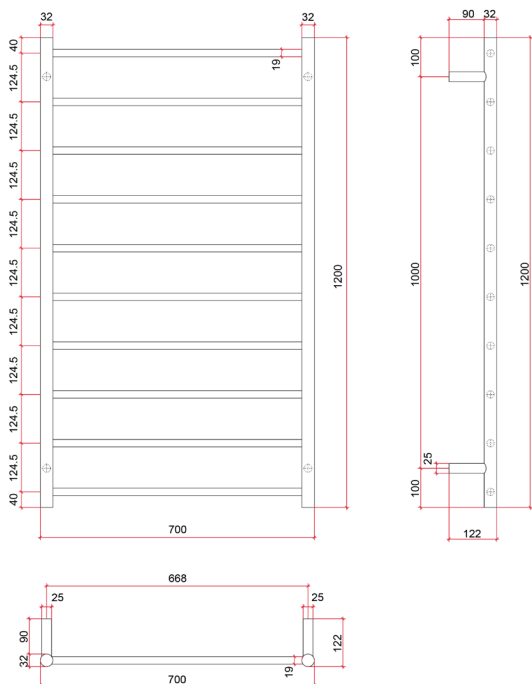

# Thermorail 240V Ladder Towel Rail

Electric Heated Towel Rail for use in bathrooms

Note: All dimensions are in millimeters (mm)

Stock Code	Finish	Size (mm)	Output (W)	No. of Bars
SR69MB	Matt Black	W700 x H1200 x D122	162	10

**Seven year warranty**

**Safe for use in bathrooms**

**Quality stainless steel**

**Dry electric element**

**Hardwired or plug-in**

**Multiflex wiring on all legs**

**Horizontal and vertical bar sizes**

**1.8m lead on rail**

**PLEASE NOTE:** Specifications are for information purposes only. Whilst every effort has been made to ensure the product specifications are accurate, due to continuing product development and improvement the specifications are subject to change. Specifications can be used to rough in and fit timber supports in the wall however we recommend no holes are drilled without having the product on site or verifying the details with the manufacturer. Thermogroup cannot be held liable or responsible for errors due to updated specifications.