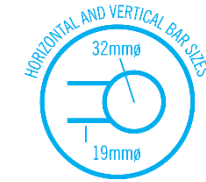

Thermorail Ladder Towel Rails 240V

Electric Heated Towel Rails for use in bathrooms

This rail has Multiflex wiring which means that there is a connection point on both the left and right hand side of the rail and the lead can be connected to either side. Being a dry electric element rail, this can be mounted either way up meaning the wiring can be from any of the four mounting points.

Stock Code	Finish	Size (mm)	Output (W)	No. of Bars
SR69MB	Matt Black	W700 x H1200 x D122	162 Watts	10

PLEASE NOTE: Specifications are for information purposes only. Whilst every effort has been made to ensure the product specifications are accurate, due to continuing product development and improvement the specifications are subject to change. Specifications can be used to rough in and fit timber supports in the wall however we recommend no holes are drilled without having the product on site or verifying the details with the manufacturer. Thermogroup cannot be held liable or responsible for errors due to updated specifications.