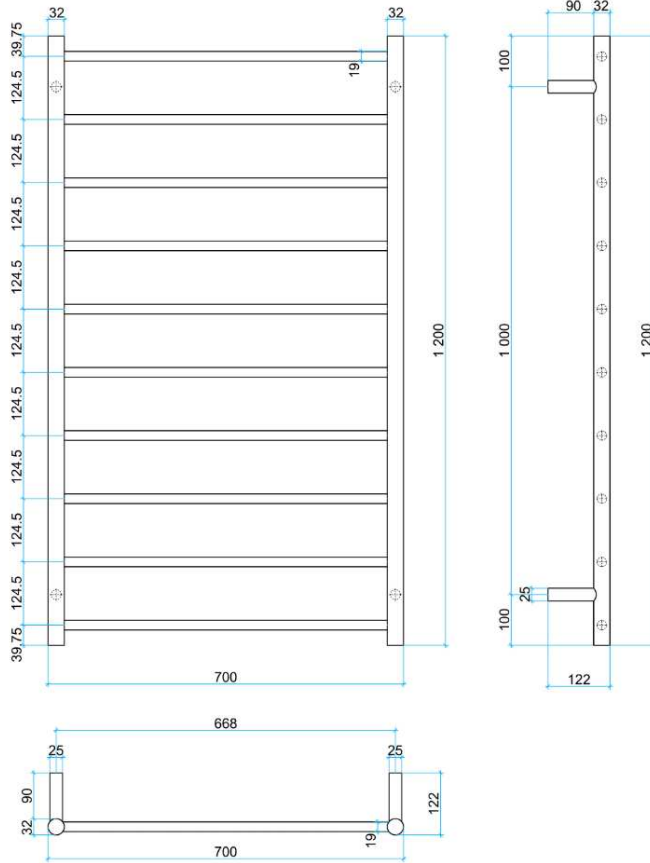

Thermorail Ladder Towel Rails 240V

Electric Heated Towel Rails for use in bathrooms

This rail has Multiflex wiring which means that there is a connection point on both the left and right hand side of the rail and the lead can be connected to either side. Being a dry electric element rail, this can be mounted either way up meaning the wiring can be from any of the four mounting points.

Stock Code	Finish	Size (mm)	Output (W)	No. of Bars
SR69MB	Matt Black	W700 x H1200 x D122	162 Watts	10

PLEASE NOTE: Specifications are for information purposes only. Whilst every effort has been made to ensure the product specifications are accurate, due to continuing product development and improvement the specifications are subject to change. Specifications can be used to rough in and fit timber supports in the wall however we recommend no holes are drilled without having the product on site or verifying the details with the manufacturer. Thermogroup cannot be held liable or responsible for errors due to updated specifications.