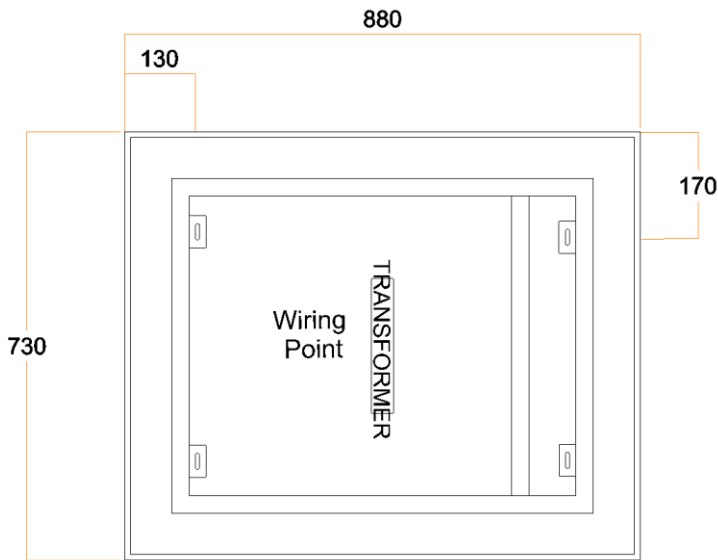

# Ablaze Premium Back-lit Mirrors

Stock Code	Light	Size (mm)	Output (W)
SR759C	Cool	W900 x H750 x D45	51 Watts