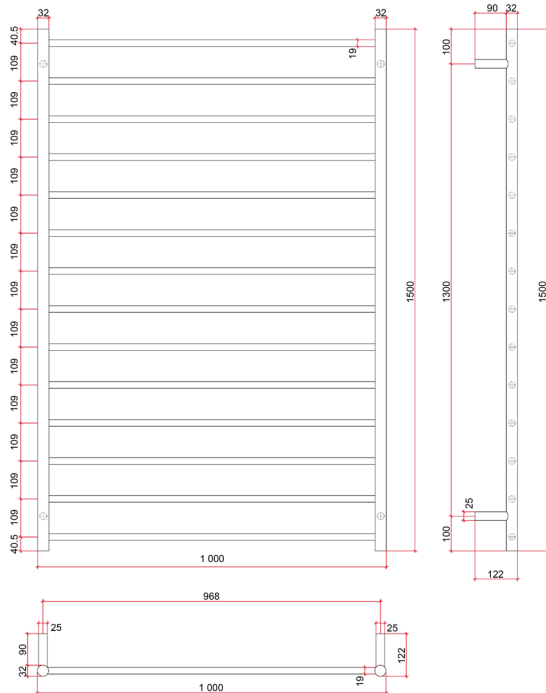

Thermorail 240V Ladder Towel Rail
Electric Heated Towel Rail for use in bathrooms

Note: All dimensions are in millimeters (mm)

Stock Code	Finish	Size (mm)	Output (W)	No. of Bars
SR99M	Polished Stainless Steel	W1000 x H1500 x D122	244	14

Ten year warranty

Safe for use in bathrooms

Quality stainless steel

Dry electric Element

Hardwired or plug-in

Multiflex wiring on all legs

Horizontal and vertical bar sizes

1.8m lead on rail