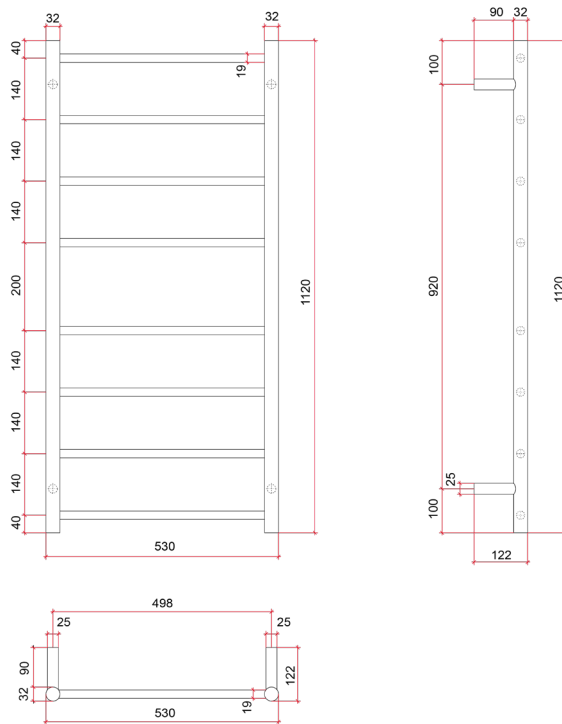

Thermorail 240V Ladder Towel Rail
Electric Heated Towel Rail for use in bathrooms

Note: All dimensions are in millimeters (mm)

Stock Code	Finish	Size (mm)	Output (W)	No. of Bars
SRB27M	Brushed Stainless Steel	W530 x H1120 x D122	80	8

Seven year warranty

Safe for use in bathrooms

Quality stainless steel

Dry electric element

Hardwired or plug-in

Multiflex wiring on all legs

Horizontal and vertical bar sizes

1.8m lead on rail