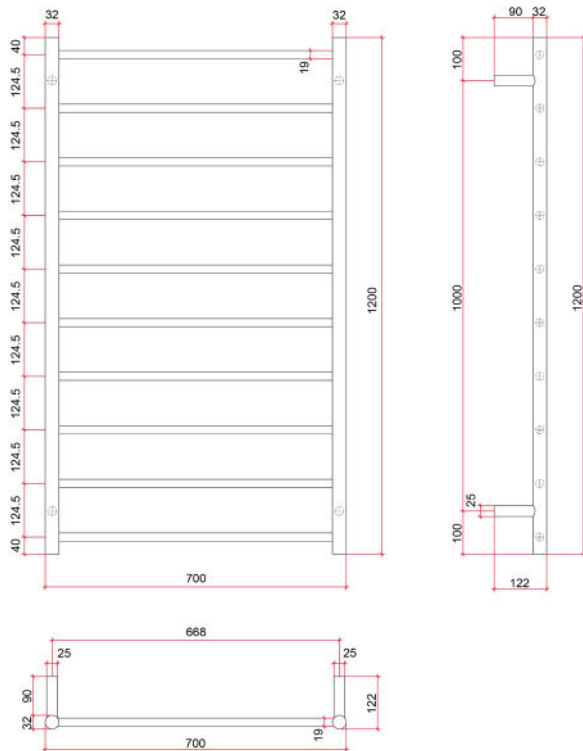

Thermorail 240V Ladder Towel Rail

Electric Heated Towel Rail for use in bathrooms

Note: All dimensions are in millimeters (mm)

Stock Code	Finish	Size (mm)	Output (W)	No. of Bars
SRB69M	Brushed Stainless Steel	W700 x H1200 x D122	128	10

Seven year warranty

Safe for use in bathrooms

Quality stainless steel

Dry electric element

Hardwired or plug-in

Multiflex wiring on all legs

Horizontal and vertical bar sizes

1.8m lead on rail