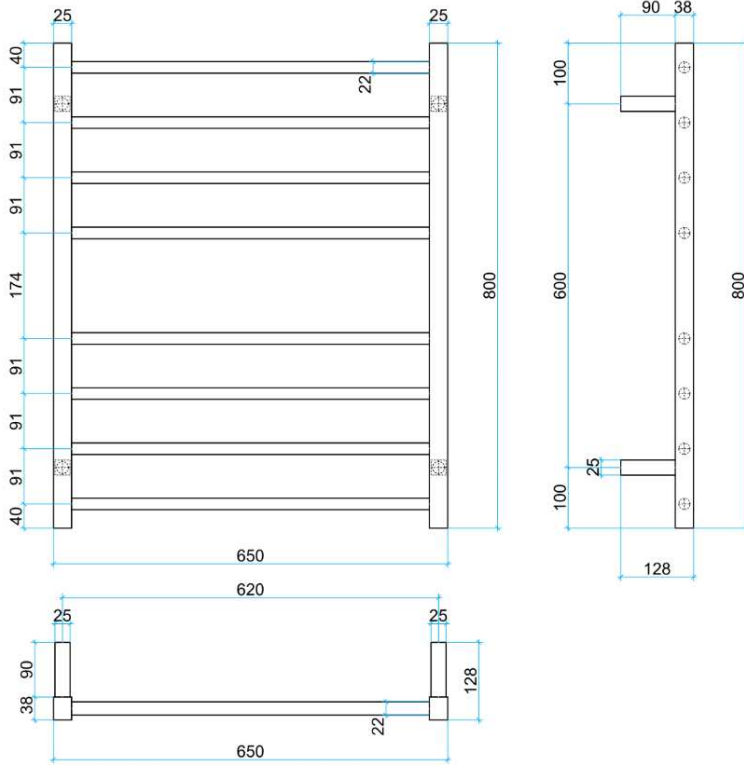

# Thermorail Ladder Towel Rails 240V

Electric Heated Towel Rails for use in bathrooms

This rail has Multiflex wiring which means that there is a connection point on both the left and right hand side of the rail and the lead can be connected to either side. Being a dry electric element rail, this can be mounted either way up meaning the wiring can be from any of the four mounting points.

Stock Code	Finish	Size (mm)	Output (W)	No. of Bars
SRS54M	Polished Stainless Steel	W650 x H800 x D128	105 Watts	8

**PLEASE NOTE:** Specifications are for information purposes only. Whilst every effort has been made to ensure the product specifications are accurate, due to continuing product development and improvement the specifications are subject to change. Specifications can be used to rough in and fit timber supports in the wall however we recommend no holes are drilled without having the product on site or verifying the details with the manufacturer. Thermogroup cannot be held liable or responsible for errors due to updated specifications.