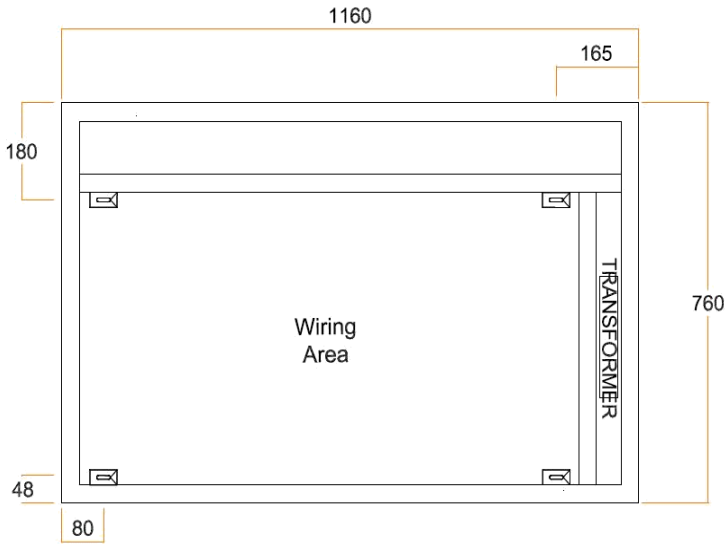

Ablaze Premium Back-lit Mirrors

Stock Code	Light	Size (mm)	Output (W)
SS128C	Cool	W1200 x H800 x D43	108 Watts