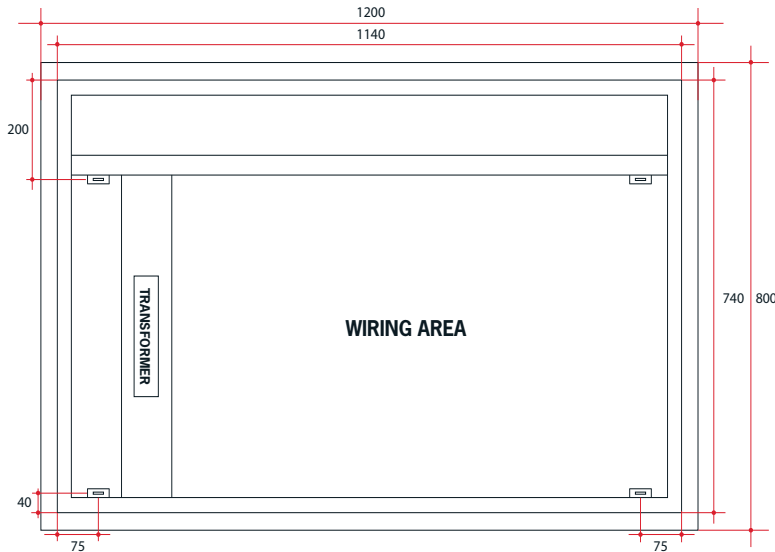

**Ablaze Premium Back-lit Mirror**  
Includes Mirror Demister

Note: All dimensions are in millimetres (mm)

The thickness of the mirror is 5mm, the space between the back of the mirror and the wall due to the wiring is 40mm making total depth 45mm.

Stock Code	Light	Size (mm)	Output (W)
SS128C	Cool	1200 x 800 x 45	108

**Cool LED lighting**

**No ON/OFF switch on unit**

**Concealed wiring only**

**Three years warranty**

**Portrait or landscape mounting**