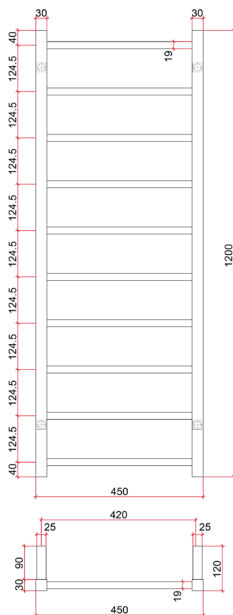

Thermorail 240V Ladder Towel Rail
Electric Heated Towel Rail for use in bathrooms

Note: All dimensions are in millimeters (mm)

Stock Code	Finish	Size (mm)	Output (W)	No. of Bars
SS19M	Polished Stainless Steel	W450 x H1200 x D120	89	10

Ten year warranty

Safe for use in bathrooms

Quality stainless steel

Dry electric Element

Hardwired or plug-in

Multiflex wiring on all legs

Horizontal and vertical bar sizes

1.8m lead on rail

PLEASE NOTE: Specifications are for information purposes only. Whilst every effort has been made to ensure the product specifications are accurate, due to continuing product development and improvement the specifications are subject to change. Specifications can be used to rough in and fit timber supports in the wall however we recommend no holes are drilled without having the product on site or verifying the details with the manufacturer. Thermogroup cannot be held liable or responsible for errors due to updated specifications.