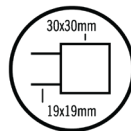

Thermorail 240V Ladder Towel Rail
Electric Heated Towel Rail for use in bathrooms

Note: All dimensions are in millimeters (mm)

Stock Code	Finish	Size (mm)	Output (W)	No. of Bars
SS19M	Polished Stainless Steel	W450 x H1200 x D120	89	10

Ten year warranty

Safe for use in bathrooms

Quality stainless steel

Dry electric Element

Hardwired or plug-in

Multiflex wiring on all legs

Horizontal and vertical bar sizes

1.8m lead on rail