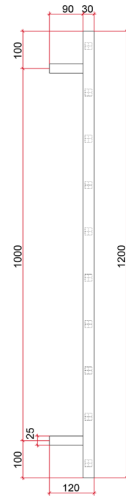

Thermorail 240V Ladder Towel Rail
Electric Heated Towel Rail for use in bathrooms

Note: All dimensions are in millimeters (mm)

Stock Code	Finish	Size (mm)	Output (W)	No. of Bars
SS19M	Polished Stainless Steel	W450 x H1200 x D120	89	10

Ten year warranty

Safe for use in bathrooms

Quality stainless steel

Dry electric Element

Hardwired or plug-in

Multiflex wiring on all legs

Horizontal and vertical bar sizes

1.8m lead on rail

PLEASE NOTE: Specifications are for information purposes only. Whilst every effort has been made to ensure the product specifications are accurate, due to continuing product development and improvement the specifications are subject to change. Specifications can be used to rough in and fit timber supports in the wall however we recommend no holes are drilled without having the product on site or verifying the details with the manufacturer. Thermogroup cannot be held liable or responsible for errors due to updated specifications.