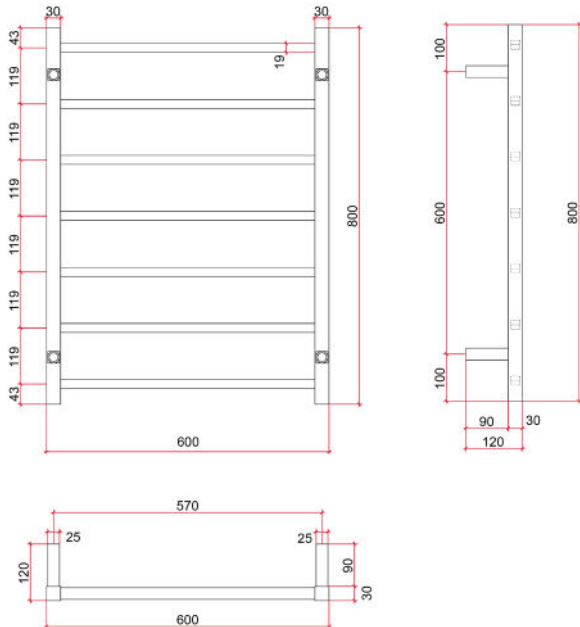

Thermorail 12V Ladder Towel Rail
Electric Heated Towel Rail for use in bathrooms

Note: All dimensions are in millimeters (mm)

Stock Code	Finish	Size (mm)	Output (W)	No. of Bars
SS4412	Polished Stainless Steel	W600 x H800 x D120	90	7

Ten year warranty

Safe for use in bathrooms

Quality stainless steel

Safe for use in wet areas

Concealed wiring all legs

Transformer included (12 month warranty)

Horizontal and vertical bar sizes

1.5m lead on rail