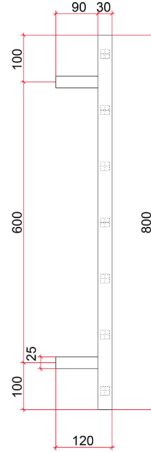

Thermorail 240V Ladder Towel Rail

Electric Heated Towel Rail for use in bathrooms

Note: All dimensions are in millimeters (mm)

Stock Code	Finish	Size (mm)	Output (W)	No. of Bars
SS44M	Polished Stainless Steel	W600 x H800 x D120	83	7

Ten year warranty

Safe for use in bathrooms

Quality stainless steel

Dry electric Element

Hardwired or plug-in

Multiflex wiring on all legs

Horizontal and vertical bar sizes

1.8m lead on rail

PLEASE NOTE: Specifications are for information purposes only. Whilst every effort has been made to ensure the product specifications are accurate, due to continuing product development and improvement the specifications are subject to change. Specifications can be used to rough in and fit timber supports in the wall however we recommend no holes are drilled without having the product on site or verifying the details with the manufacturer. Thermogroup cannot be held liable or responsible for errors due to updated specifications.