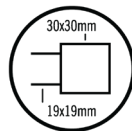

Thermorail 240V Ladder Towel Rail

Electric Heated Towel Rail for use in bathrooms

Note: All dimensions are in millimeters (mm)

Stock Code	Finish	Size (mm)	Output (W)	No. of Bars
SS44M	Polished Stainless Steel	W600 x H800 x D120	83	7

Ten year warranty

Safe for use in bathrooms

Quality stainless steel

Dry electric Element

Hardwired or plug-in

Multiflex wiring on all legs

Horizontal and vertical bar sizes

1.8m lead on rail