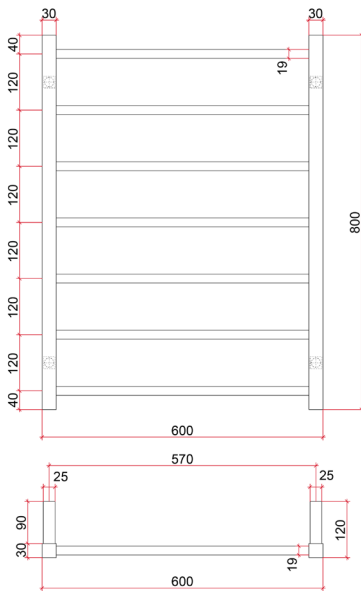

Thermorail 240V Ladder Towel Rail

Electric Heated Towel Rail for use in bathrooms

Note: All dimensions are in millimeters (mm)

Stock Code	Finish	Size (mm)	Output (W)	No. of Bars
SS44M	Polished Stainless Steel	W600 x H800 x D120	83	7

Ten year warranty

Safe for use in bathrooms

Quality stainless steel

Dry electric Element

Hardwired or plug-in

Multiflex wiring on all legs

Horizontal and vertical bar sizes

1.8m lead on rail