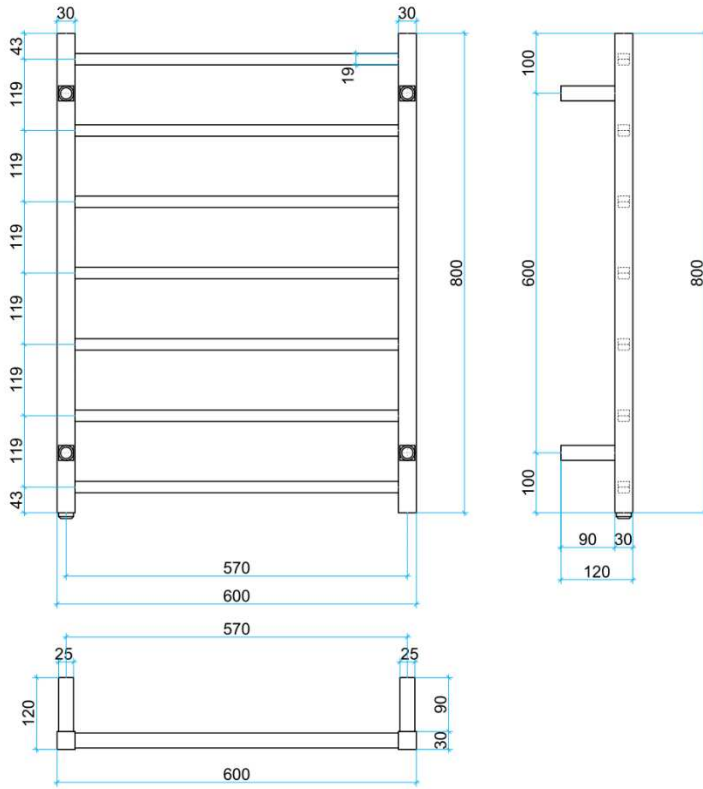

Thermorail Ladder Towel Rails 240V

Electric Heated Towel Rails for use in bathrooms

This rail has Multiflex wiring which means that there is a connection point on both the left and right hand side of the rail and the lead can be connected to either side. Being a dry electric element rail, this can be mounted either way up meaning the wiring can be from any of the four mounting points.

Switch on left hand side at the bottom of the upright

Stock Code	Finish	Size	Output	No. of Bars
SS44SM	Stainless Steel	W600 x H800 x D120	90 Watts	7

PLEASE NOTE: Specifications are for information purposes only. Whilst every effort has been made to ensure the product specifications are accurate, due to continuing product development and improvement the specifications are subject to change. Specifications can be used to rough in and fit timber supports in the wall however we recommend no holes are drilled without having the product on site or verifying the details with the manufacturer. Thermogroup cannot be held liable or responsible for errors due to updated specifications.