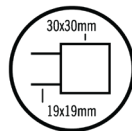

# Thermorail 240V Ladder Towel Rail

Electric Heated Towel Rail for use in bathrooms

Note: All dimensions are in millimeters (mm)

Stock Code	Finish	Size (mm)	Output (W)	No. of Bars
SS81M	Polished Stainless Steel	W800 x H440 x D120	61	4

Ten year warranty

Safe for use in bathrooms

Quality stainless steel

Dry electric Element

Hardwired or plug-in

Multiflex wiring on all legs

Horizontal and vertical bar sizes

1.8m lead on rail