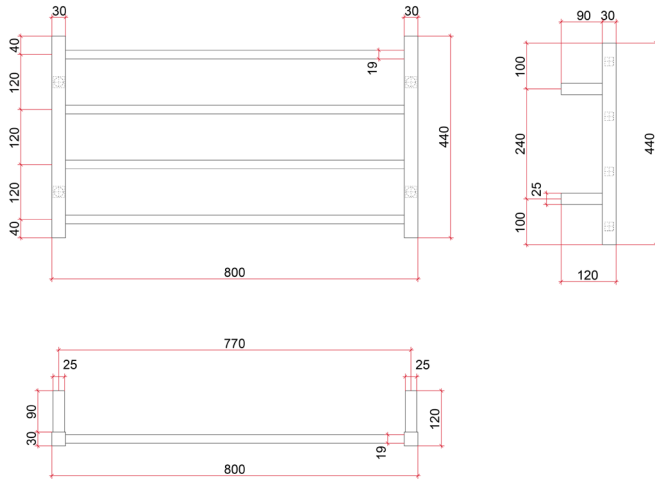

# Thermorail 240V Ladder Towel Rail

Electric Heated Towel Rail for use in bathrooms

Note: All dimensions are in millimeters (mm)

Stock Code	Finish	Size (mm)	Output (W)	No. of Bars
SS81M	Polished Stainless Steel	W800 x H440 x D120	61	4

Ten year warranty

Safe for use in bathrooms

Quality stainless steel

Dry electric Element

Hardwired or plug-in

Multiflex wiring on all legs

Horizontal and vertical bar sizes

1.8m lead on rail