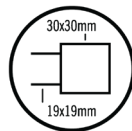

Thermorail 240V Ladder Towel Rail

Electric Heated Towel Rail for use in bathrooms

Note: All dimensions are in millimeters (mm)

Stock Code	Finish	Size (mm)	Output (W)	No. of Bars
SS88M	Polished Stainless Steel	W800 x 1160 x D120	153	10

Ten year warranty

Safe for use in bathrooms

Quality stainless steel

Dry electric Element

Hardwired or plug-in

Multiflex wiring on all legs

Horizontal and vertical bar sizes

1.8m lead on rail