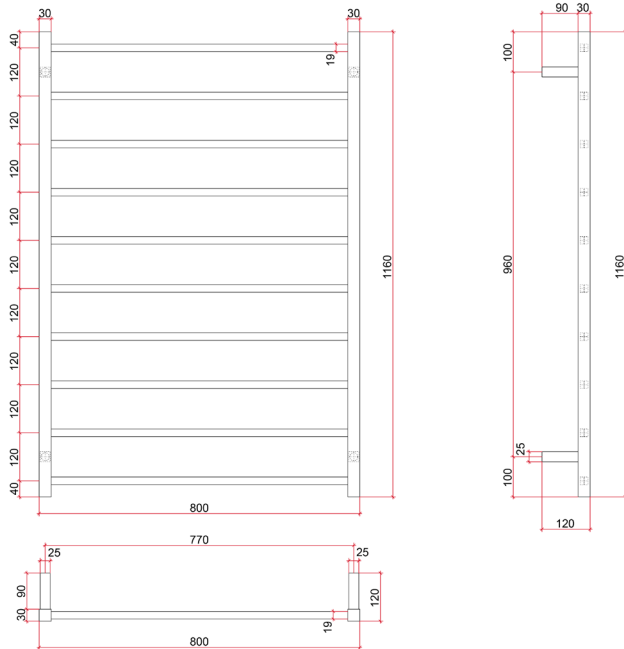

Thermorail 240V Ladder Towel Rail

Electric Heated Towel Rail for use in bathrooms

Note: All dimensions are in millimeters (mm)

Stock Code	Finish	Size (mm)	Output (W)	No. of Bars
SS88M	Polished Stainless Steel	W800 x 1160 x D120	153	10

Ten year warranty

Safe for use in bathrooms

Quality stainless steel

Dry electric Element

Hardwired or plug-in

Multiflex wiring on all legs

Horizontal and vertical bar sizes

1.8m lead on rail