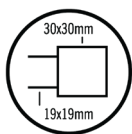

Thermorail 240V Ladder Towel Rail

Electric Heated Towel Rail for use in bathrooms

Note: All dimensions are in millimeters (mm)

Stock Code	Finish	Size (mm)	Output (W)	No. of Bars
SS88MB	Matt Black	W800 x H1160 x D120	217	10

Seven year warranty

Safe for use in bathrooms

Quality stainless steel

Dry electric element

Hardwired or plug-in

Multiflex wiring on all legs

Horizontal and vertical bar sizes

1.8m lead on rail