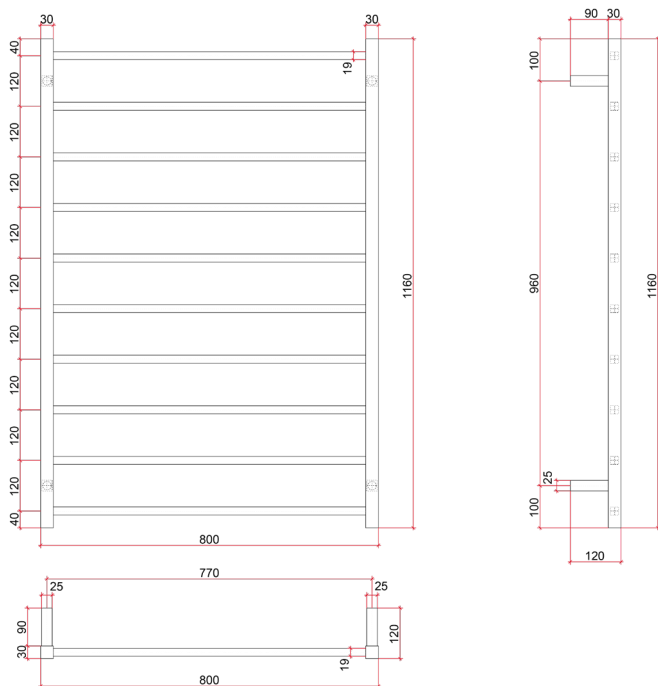

Thermorail 240V Ladder Towel Rail

Electric Heated Towel Rail for use in bathrooms

Note: All dimensions are in millimeters (mm)

Stock Code	Finish	Size (mm)	Output (W)	No. of Bars
SS88MB	Matt Black	W800 x H1160 x D120	217	10

Seven year warranty

Safe for use in bathrooms

Quality stainless steel

Dry electric element

Hardwired or plug-in

Multiflex wiring on all legs

Horizontal and vertical bar sizes

1.8m lead on rail