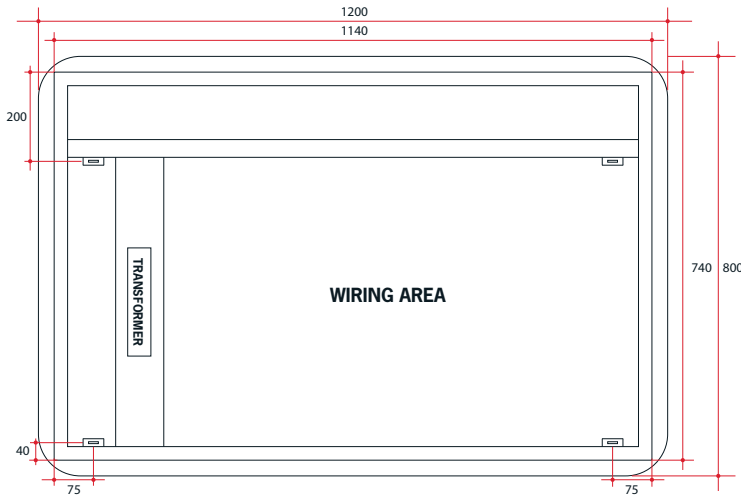

**Ablaze Premium Back-lit Mirror**  
Includes Mirror Demister

Note: All dimensions are in millimetres (mm)

The thickness of the mirror is 5mm, the space between the back of the mirror and the wall due to the wiring is 40mm making total depth 45mm.

Stock Code	Light	Size (mm)	Output (W)
SSC128C	Cool	1200 x 800 x 45	108

**Cool LED lighting**

**No ON/OFF switch on unit**

**Concealed wiring only**

**Three years warranty**

**Landscape mounting only**

**Demister included**