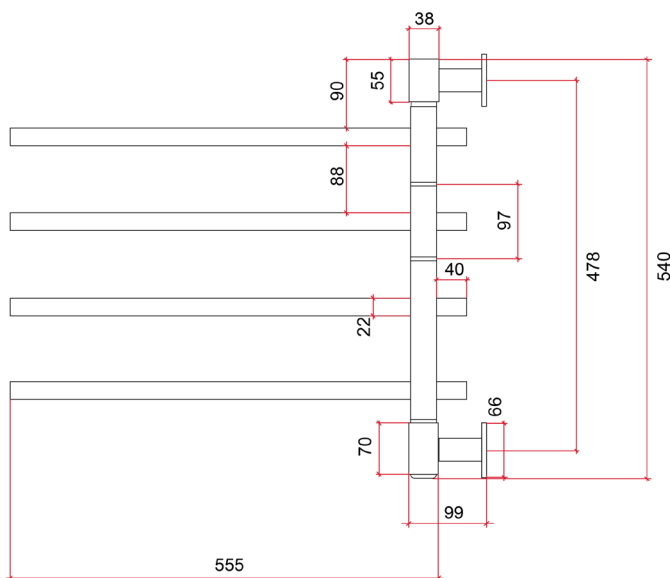

Thermorail 240V Swivel Towel Rail
Electric Heated Towel Rail for use in bathrooms

Note: All dimensions are in millimeters (mm)

Stock Code	Finish	Size (mm)	Output (W)	No. of Bars
SV24	Polished Stainless Steel	W600 x H540 x D99	48	4

Ten year warranty

Safe for use in bathrooms

Quality stainless steel

Dry electric element

Bottom exposed or concealed wiring

Bars swivel independently

Horizontal and vertical bar sizes

On/off switch on unit

1.4m lead on rail

PLEASE NOTE: Specifications are for information purposes only. Whilst every effort has been made to ensure the product specifications are accurate, due to continuing product development and improvement the specifications are subject to change. Specifications can be used to rough in and fit timber supports in the wall however we recommend no holes are drilled without having the product on site or verifying the details with the manufacturer. Thermogroup cannot be held liable or responsible for errors due to updated specifications.