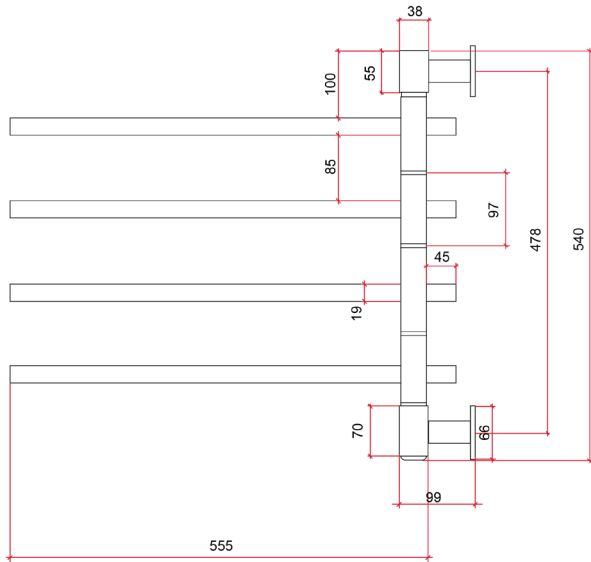

**Thermorail 240V Swivel Towel Rail**  
Electric Heated Towel Rail for use in bathrooms

Note: All dimensions are in millimeters (mm)

Stock Code	Finish	Size (mm)	Output (W)	No. of Bars
SV35	Polished Stainless Steel	W600 x H540 x D99	48	4

Ten year warranty

Safe for use in bathrooms

Quality stainless steel

Dry electric element

Hard wired or plug in

Bars swivel independently

Horizontal and vertical bar sizes

On/off switch on unit

1.4m lead on rail

**PLEASE NOTE:** Specifications are for information purposes only. Whilst every effort has been made to ensure the product specifications are accurate, due to continuing product development and improvement the specifications are subject to change. Specifications can be used to rough in and fit timber supports in the wall however we recommend no holes are drilled without having the product on site or verifying the details with the manufacturer. Thermogroup cannot be held liable or responsible for errors due to updated specifications.