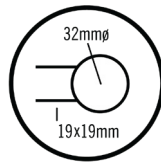

Horizontal and vertical bar sizes