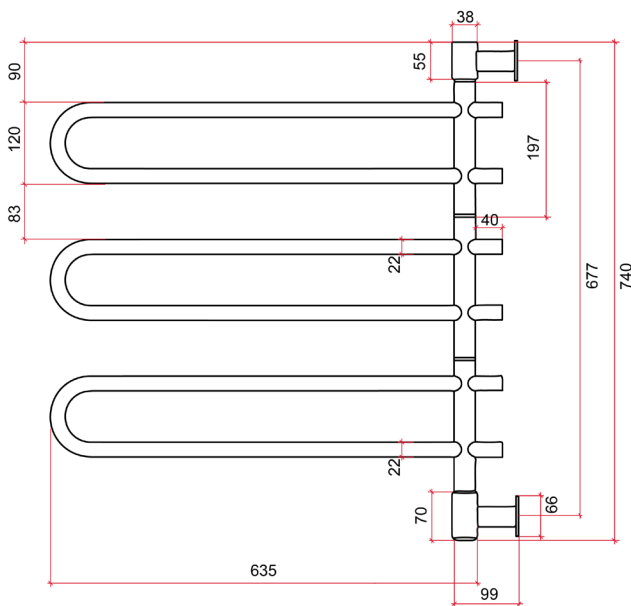

Thermorail 240V Swivel Towel Rail
Electric Heated Towel Rail for use in bathrooms

Note: All dimensions are in millimeters (mm)

Stock Code	Finish	Size (mm)	Output (W)	No. of Bars
SV43	Polished Stainless Steel	W675 x H740 x D99	77	6

Ten year warranty

Safe for use in bathrooms

Quality stainless steel

Dry electric element

Bottom exposed or concealed wiring

Bars swivel independently

Horizontal and vertical bar sizes

On/off switch on unit

1.4m lead on rail

PLEASE NOTE: Specifications are for information purposes only. Whilst every effort has been made to ensure the product specifications are accurate, due to continuing product development and improvement the specifications are subject to change. Specifications can be used to rough in and fit timber supports in the wall however we recommend no holes are drilled without having the product on site or verifying the details with the manufacturer. Thermogroup cannot be held liable or responsible for errors due to updated specifications.