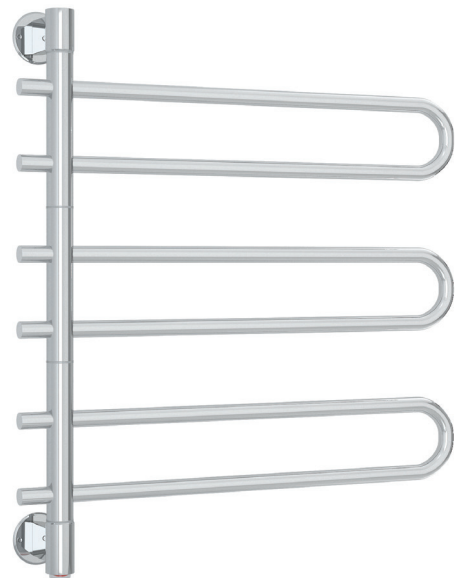

Thermorail 240V Swivel Towel Rail
Electric Heated Towel Rail for use in bathrooms

Note: All dimensions are in millimeters (mm)

Stock Code	Finish	Size (mm)	Output (W)	No. of Bars
SV43	Polished Stainless Steel	W675 x H740 x D99	77	6

Ten year warranty

Safe for use in bathrooms

Quality stainless steel

Dry electric element

Bottom exposed or concealed wiring

Bars swivel independently

Horizontal and vertical bar sizes

On/off switch on unit

1.4m lead on rail

PLEASE NOTE: Specifications are for information purposes only. Whilst every effort has been made to ensure the product specifications are accurate, due to continuing product development and improvement the specifications are subject to change. Specifications can be used to rough in and fit timber supports in the wall however we recommend no holes are drilled without having the product on site or verifying the details with the manufacturer. Thermogroup cannot be held liable or responsible for errors due to updated specifications.