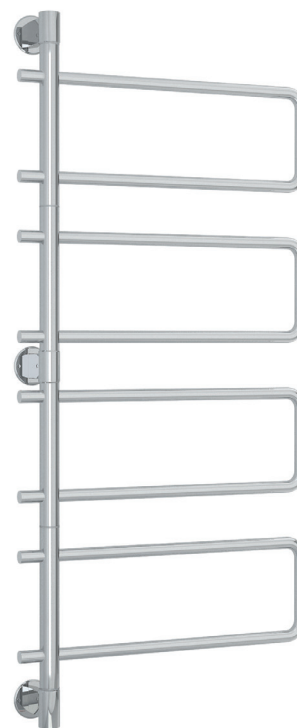

Thermorail 240V Swivel Towel Rail

Electric Heated Towel Rail for use in bathrooms

Note: All dimensions are in millimeters (mm)

Stock Code	Finish	Size (mm)	Output (W)	No. of Bars
SV68	Polished Stainless Steel	W570 x H1260 x D99	88	8

Ten year warranty

Safe for use in bathrooms

Quality stainless steel

Dry electric element

Bottom exposed

Bars swivel independently

On/off switch on unit

Horizontal and vertical bar sizes

1.4m lead on rail

PLEASE NOTE: Specifications are for information purposes only. Whilst every effort has been made to ensure the product specifications are accurate, due to continuing product development and improvement the specifications are subject to change. Specifications can be used to rough in and fit timber supports in the wall however we recommend no holes are drilled without having the product on site or verifying the details with the manufacturer. Thermogroup cannot be held liable or responsible for errors due to updated specifications.