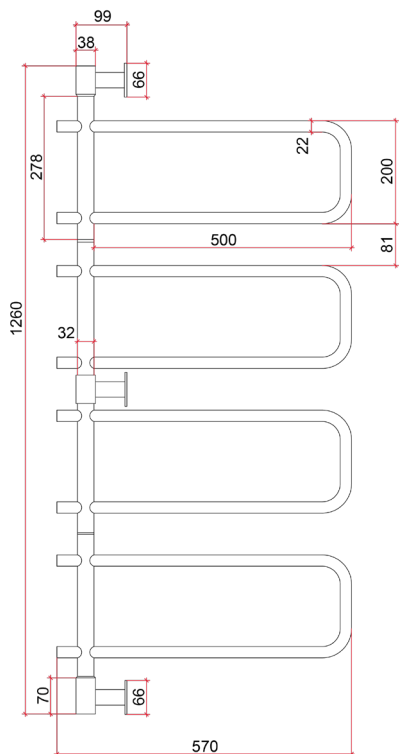

Thermorail 240V Swivel Towel Rail

Electric Heated Towel Rail for use in bathrooms

Note: All dimensions are in millimeters (mm)

Stock Code	Finish	Size (mm)	Output (W)	No. of Bars
SV68	Polished Stainless Steel	W570 x H1260 x D99	88	8

Ten year warranty

Safe for use in bathrooms

Quality stainless steel

Dry electric element

Bottom exposed

Bars swivel independently

On/off switch on unit

Horizontal and vertical bar sizes

1.4m lead on rail

PLEASE NOTE: Specifications are for information purposes only. Whilst every effort has been made to ensure the product specifications are accurate, due to continuing product development and improvement the specifications are subject to change. Specifications can be used to rough in and fit timber supports in the wall however we recommend no holes are drilled without having the product on site or verifying the details with the manufacturer. Thermogroup cannot be held liable or responsible for errors due to updated specifications.