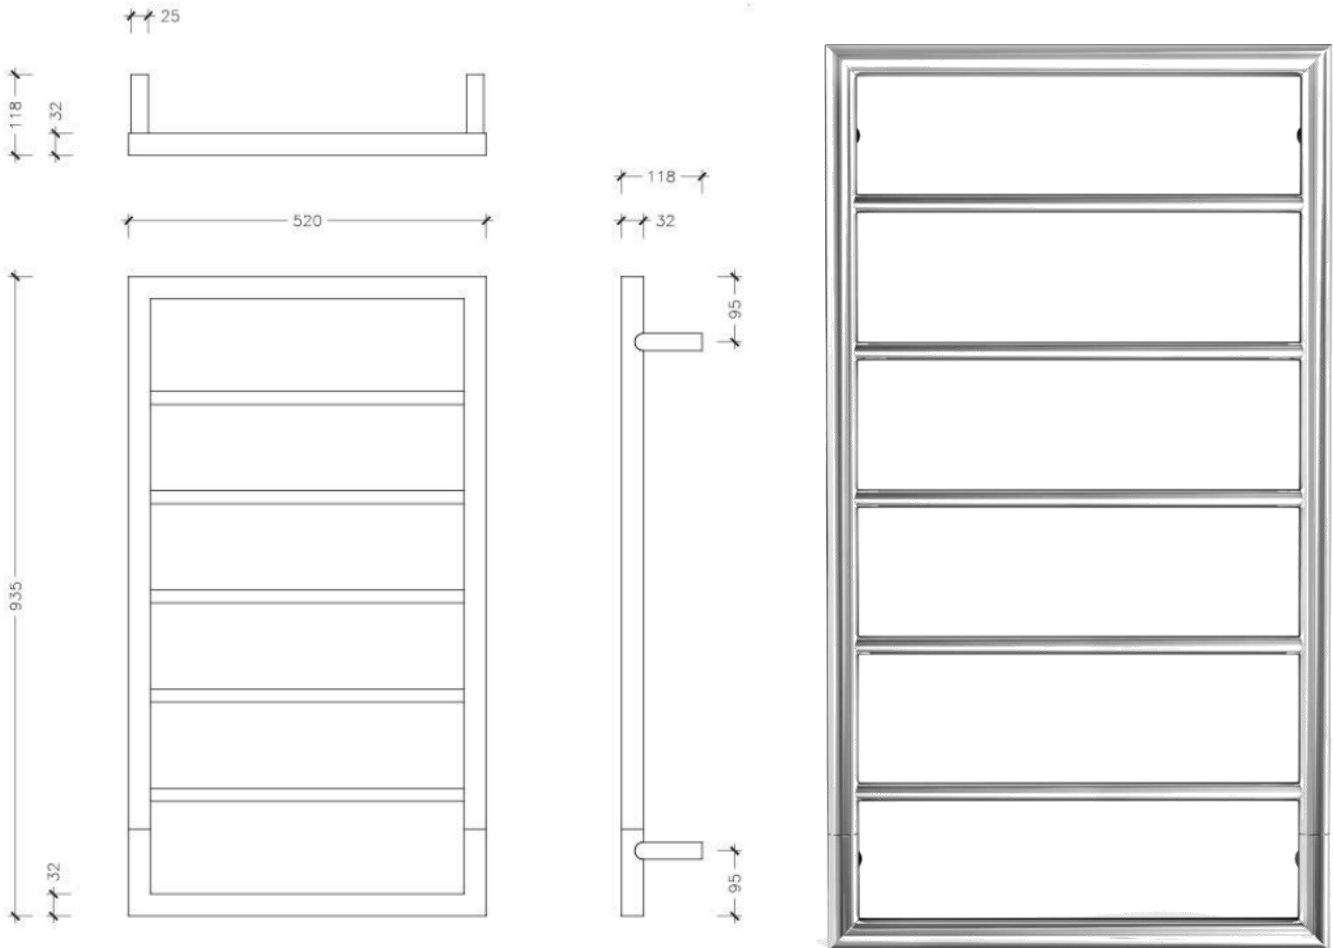

Jeeves Ladder Towel Rails

Liquid Filled Towel Rails for use in bathrooms

Stock Code	Finish	Size (mm)	Output (W)	No. of Bars
T52SPR	Polished Stainless Steel	W520 x H930 x D118	90 Watts	5

PLEASE NOTE: Specifications are for information purposes only. Whilst every effort has been made to ensure the product specifications are accurate, due to continuing product development and improvement the specifications are subject to change. Specifications can be used to rough in and fit timber supports in the wall however we recommend no holes are drilled without having the product on site or verifying the details with the manufacturer. Thermogroup cannot be held liable or responsible for errors due to updated specifications.