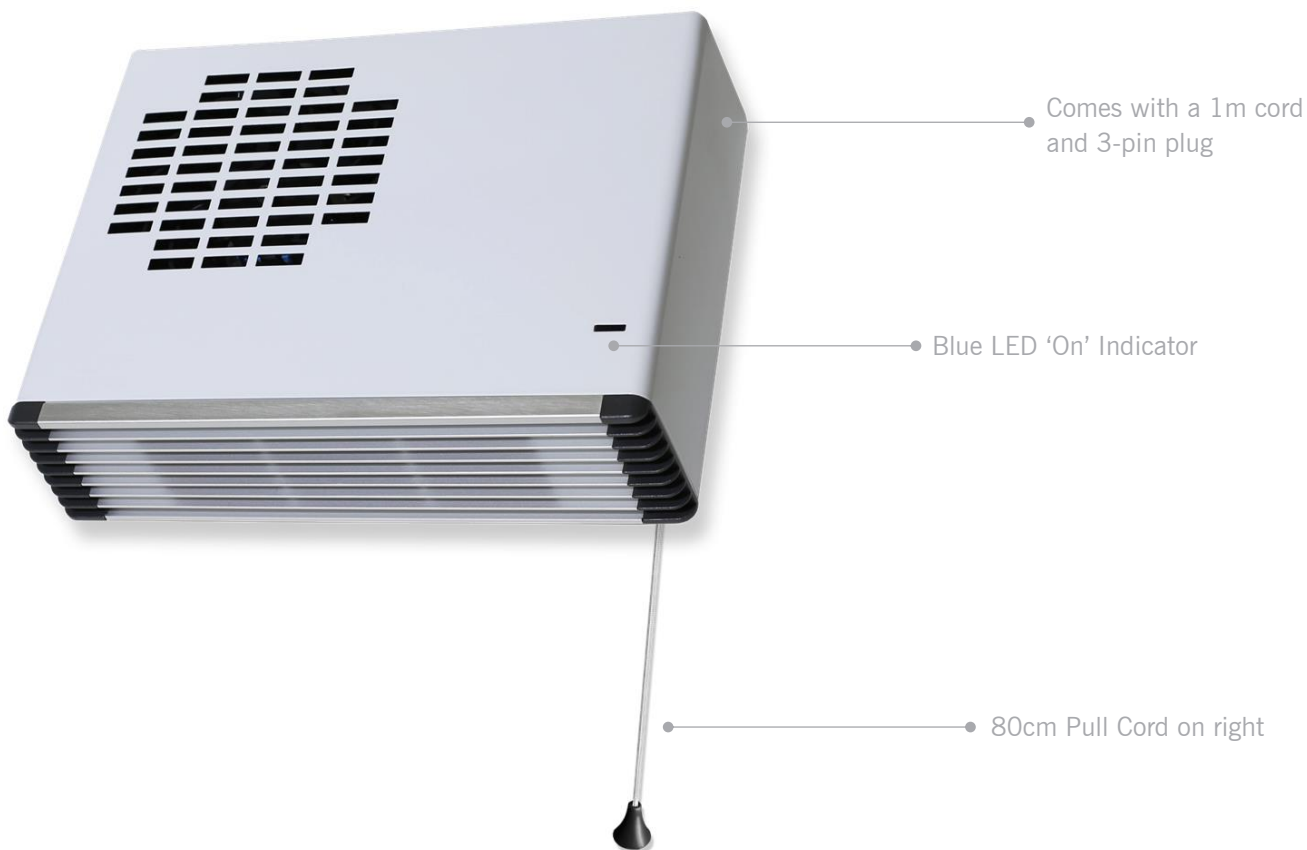

Thermofan Bathroom Heater

Electric Fan Heater designed to heat quickly

| Stock Code | Size (mm) | Output (W) | Colour |
|------------|--------------------|-------------|--------|
| TF2400W | H200 x W270 x D110 | 2200 - 2400 | White |