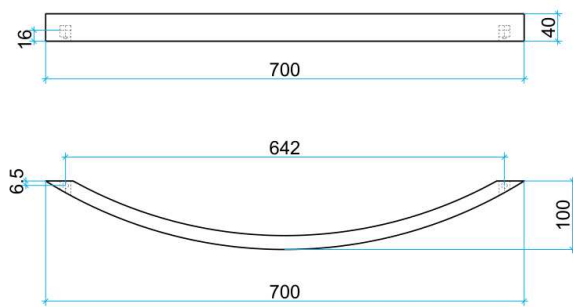

Thermorail Towel Rails

Towel Rails for use in bathrooms

Stock Code	Finish	Size (mm)	Output (W)	No. of Bars
UCF7	Polished Stainless Steel	W700 x H40 x D100	N/A	1

PLEASE NOTE: Specifications are for information purposes only. Whilst every effort has been made to ensure the product specifications are accurate, due to continuing product development and improvement the specifications are subject to change. Specifications can be used to rough in and fit timber supports in the wall however we recommend no holes are drilled without having the product on site or verifying the details with the manufacturer. Thermogroup cannot be held liable or responsible for errors due to updated specifications.