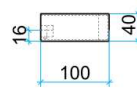

Thermorail Towel Rails

Towel Rails for use in bathrooms

Stock Code	Finish	Size (mm)	Output (W)	No. of Bars
UCF7	Polished Stainless Steel	W700 x H40 x D100	N/A	1

PLEASE NOTE: Specifications are for information purposes only. Whilst every effort has been made to ensure the product specifications are accurate, due to continuing product development and improvement the specifications are subject to change. Specifications can be used to rough in and fit timber supports in the wall however we recommend no holes are drilled without having the product on site or verifying the details with the manufacturer. Thermogroup cannot be held liable or responsible for errors due to updated specifications.