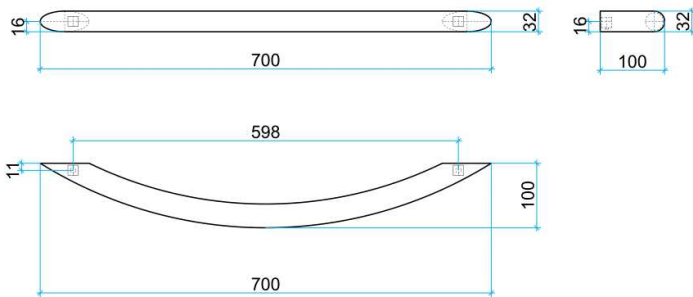

# Thermorail Towel Rails

Towel Rails for use in bathrooms

Stock Code	Finish	Size (mm)	Output (W)	No. of Bars
UCR7	Polished Stainless Steel	W700 x H32 x D100	N/A	1

**PLEASE NOTE:** Specifications are for information purposes only. Whilst every effort has been made to ensure the product specifications are accurate, due to continuing product development and improvement the specifications are subject to change. Specifications can be used to rough in and fit timber supports in the wall however we recommend no holes are drilled without having the product on site or verifying the details with the manufacturer. Thermogroup cannot be held liable or responsible for errors due to updated specifications.