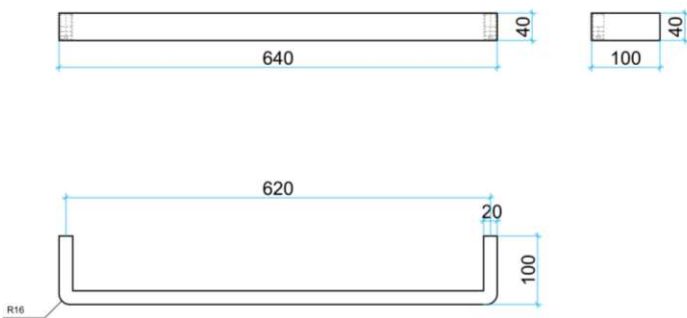

Thermorail Towel Rails 12V

Electric Heated Towel Rails for use in bathrooms

Stock Code	Finish	Size	Output	No. of Bars
USC6	Stainless Steel	W640 x H40 x D100	N/A	1

PLEASE NOTE: Specifications are for information purposes only. Whilst every effort has been made to ensure the product specifications are accurate, due to continuing product development and improvement the specifications are subject to change. Specifications can be used to rough in and fit timber supports in the wall however we recommend no holes are drilled without having the product on site or verifying the details with the manufacturer. Thermogroup cannot be held liable or responsible for errors due to updated specifications.