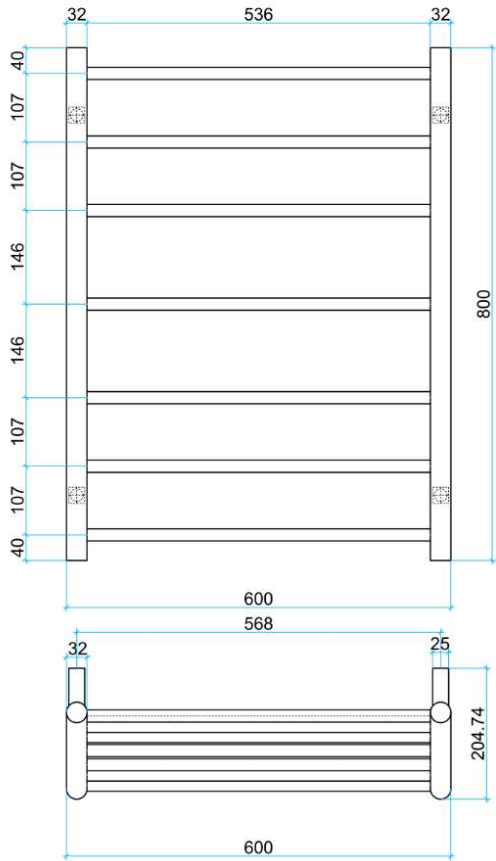

Thermorail Ladder Towel Rails

Towel Rails for use in bathrooms

Stock Code	Finish	Size (mm)	Output (W)	No. of Bars
USL44	Polished Stainless Steel	W600 x H800 x D205	N/A	7

PLEASE NOTE: Specifications are for information purposes only. Whilst every effort has been made to ensure the product specifications are accurate, due to continuing product development and improvement the specifications are subject to change. Specifications can be used to rough in and fit timber supports in the wall however we recommend no holes are drilled without having the product on site or verifying the details with the manufacturer. Thermogroup cannot be held liable or responsible for errors due to updated specifications.