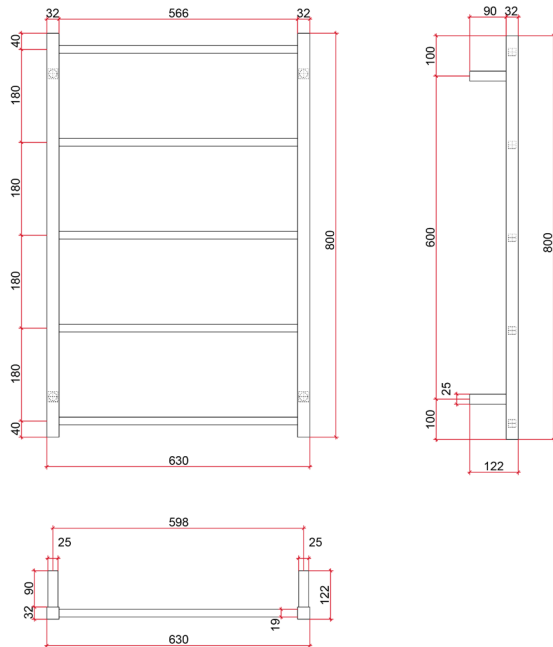

Thermorail Ladder Towel Rail
Non-Heated Towel Rail for use in bathrooms

Note: All dimensions are in millimeters (mm)

Stock Code	Finish	Size (mm)	No. of Bars
USR54	Polished Stainless Steel	W630 x H800 x D122	5

Ten year warranty

Quality stainless steel

Horizontal and vertical bar sizes

PLEASE NOTE: Specifications are for information purposes only. Whilst every effort has been made to ensure the product specifications are accurate, due to continuing product development and improvement the specifications are subject to change. Specifications can be used to rough in and fit timber supports in the wall however we recommend no holes are drilled without having the product on site or verifying the details with the manufacturer. Thermogroup cannot be held liable or responsible for errors due to updated specifications.