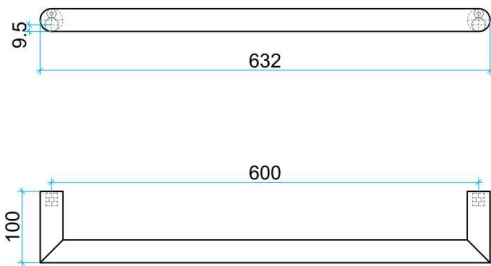

Thermorail Towel Rails

Towel Rails for use in bathrooms

| Stock Code | Finish | Size (mm) | Output (W) | No. of Bars |
|------------|--------------------------|-------------------|------------|-------------|
| USR6 | Polished Stainless Steel | W632 x H32 x D100 | N/A | 1 |

PLEASE NOTE: Specifications are for information purposes only. Whilst every effort has been made to ensure the product specifications are accurate, due to continuing product development and improvement the specifications are subject to change. Specifications can be used to rough in and fit timber supports in the wall however we recommend no holes are drilled without having the product on site or verifying the details with the manufacturer. Thermogroup cannot be held liable or responsible for errors due to updated specifications.