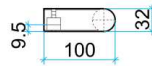

Thermorail Towel Rails

Towel Rails for use in bathrooms

| Stock Code | Finish | Size (mm) | Output (W) | No. of Bars |
|------------|--------------------------|-------------------|------------|-------------|
| USR6 | Polished Stainless Steel | W632 x H32 x D100 | N/A | 1 |