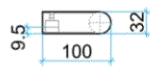

Thermorail Towel Rails

Towel Rails for use in bathrooms

Stock Code	Finish	Size (mm)	Output (W)	No. of Bars
USR6B	Matt Black	W632 x H32 x D100	N/A	1

PLEASE NOTE: Specifications are for information purposes only. Whilst every effort has been made to ensure the product specifications are accurate, due to continuing product development and improvement the specifications are subject to change. Specifications can be used to rough in and fit timber supports in the wall however we recommend no holes are drilled without having the product on site or verifying the details with the manufacturer. Thermogroup cannot be held liable or responsible for errors due to updated specifications.