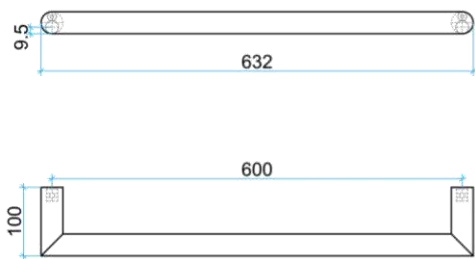

Thermorail Towel Rails

Towel Rails for use in bathrooms

Stock Code	Finish	Size (mm)	Output (W)	No. of Bars
USR6B	Matt Black	W632 x H32 x D100	N/A	1

PLEASE NOTE: Specifications are for information purposes only. Whilst every effort has been made to ensure the product specifications are accurate, due to continuing product development and improvement the specifications are subject to change. Specifications can be used to rough in and fit timber supports in the wall however we recommend no holes are drilled without having the product on site or verifying the details with the manufacturer. Thermogroup cannot be held liable or responsible for errors due to updated specifications.