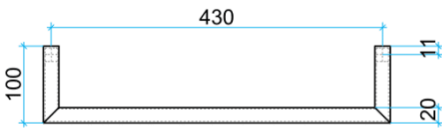

Thermorail Towel Rails

Towel Rails for use in bathrooms

Stock Code	Finish	Size (mm)	Output (W)	No. of Bars
USS4	Polished Stainless Steel	W450 x H40 x D100	N/A	1

PLEASE NOTE: Specifications are for information purposes only. Whilst every effort has been made to ensure the product specifications are accurate, due to continuing product development and improvement the specifications are subject to change. Specifications can be used to rough in and fit timber supports in the wall however we recommend no holes are drilled without having the product on site or verifying the details with the manufacturer. Thermogroup cannot be held liable or responsible for errors due to updated specifications.