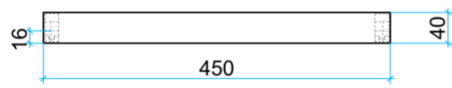

Thermorail Towel Rails

Towel Rails for use in bathrooms

Stock Code	Finish	Size (mm)	Output (W)	No. of Bars
USS4	Polished Stainless Steel	W450 x H40 x D100	N/A	1

PLEASE NOTE: Specifications are for information purposes only. Whilst every effort has been made to ensure the product specifications are accurate, due to continuing product development and improvement the specifications are subject to change. Specifications can be used to rough in and fit timber supports in the wall however we recommend no holes are drilled without having the product on site or verifying the details with the manufacturer. Thermogroup cannot be held liable or responsible for errors due to updated specifications.