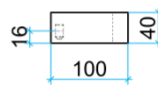

Thermorail Towel Rails

Towel Rails for use in bathrooms

Stock Code	Finish	Size (mm)	Output (W)	No. of Bars
USS4	Polished Stainless Steel	W450 x H40 x D100	N/A	1

PLEASE NOTE: Specifications are for information purposes only. Whilst every effort has been made to ensure the product specifications are accurate, due to continuing product development and improvement the specifications are subject to change. Specifications can be used to rough in and fit timber supports in the wall however we recommend no holes are drilled without having the product on site or verifying the details with the manufacturer. Thermogroup cannot be held liable or responsible for errors due to updated specifications.