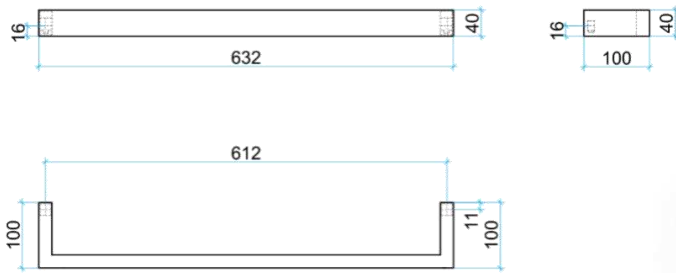

# Thermorail Towel Rails

Towel Rails for use in bathrooms

| Stock Code | Finish                   | Size (mm)         | Output (W) | No. of Bars |
|------------|--------------------------|-------------------|------------|-------------|
| USS6       | Polished Stainless Steel | W632 x H40 x D100 | N/A        | 1           |

**PLEASE NOTE:** Specifications are for information purposes only. Whilst every effort has been made to ensure the product specifications are accurate, due to continuing product development and improvement the specifications are subject to change. Specifications can be used to rough in and fit timber supports in the wall however we recommend no holes are drilled without having the product on site or verifying the details with the manufacturer. Thermogroup cannot be held liable or responsible for errors due to updated specifications.