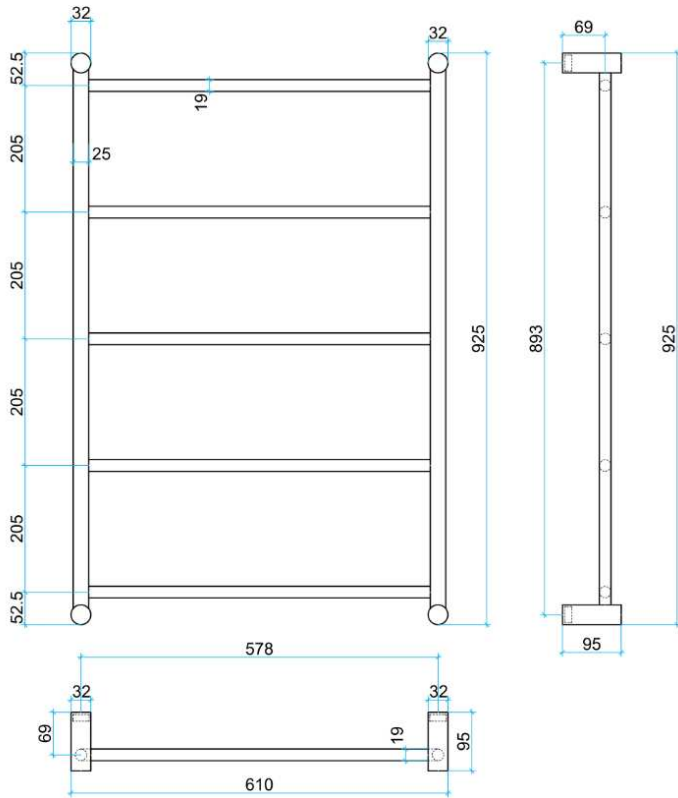

Thermorail Ladder Towel Rails

Towel Rails for use in bathrooms

Stock Code	Finish	Size (mm)	Output (W)	No. of Bars
USS69	Polished Stainless Steel	W610 x H925 x D95	N/A	5

PLEASE NOTE: Specifications are for information purposes only. Whilst every effort has been made to ensure the product specifications are accurate, due to continuing product development and improvement the specifications are subject to change. Specifications can be used to rough in and fit timber supports in the wall however we recommend no holes are drilled without having the product on site or verifying the details with the manufacturer. Thermogroup cannot be held liable or responsible for errors due to updated specifications.