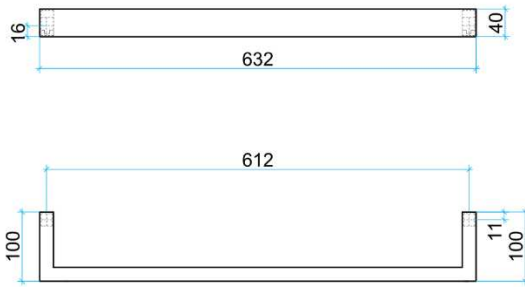

Thermorail Towel Rails

Towel Rails for use in bathrooms

Stock Code	Finish	Size (mm)	Output (W)	No. of Bars
USS6B	Matt Black	W632 x H40 x D100	N/A	1

PLEASE NOTE: Specifications are for information purposes only. Whilst every effort has been made to ensure the product specifications are accurate, due to continuing product development and improvement the specifications are subject to change. Specifications can be used to rough in and fit timber supports in the wall however we recommend no holes are drilled without having the product on site or verifying the details with the manufacturer. Thermogroup cannot be held liable or responsible for errors due to updated specifications.