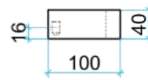

# Thermorail Towel Rails

Towel Rails for use in bathrooms

Stock Code	Finish	Size (mm)	Output (W)	No. of Bars
USS6BR	Brushed Stainless Steel	W632 x H40 x D100	N/A	1

**PLEASE NOTE:** Specifications are for information purposes only. Whilst every effort has been made to ensure the product specifications are accurate, due to continuing product development and improvement the specifications are subject to change. Specifications can be used to rough in and fit timber supports in the wall however we recommend no holes are drilled without having the product on site or verifying the details with the manufacturer. Thermogroup cannot be held liable or responsible for errors due to updated specifications.