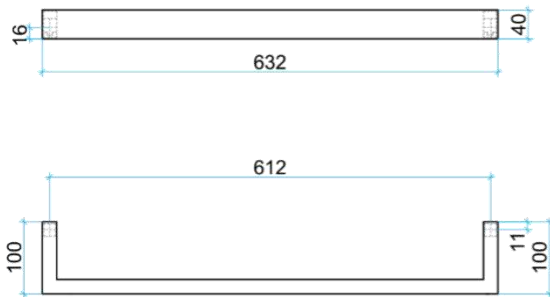

# Thermorail Towel Rails

Towel Rails for use in bathrooms

Stock Code	Finish	Size (mm)	Output (W)	No. of Bars
USS6BR	Brushed Stainless Steel	W632 x H40 x D100	N/A	1

**PLEASE NOTE:** Specifications are for information purposes only. Whilst every effort has been made to ensure the product specifications are accurate, due to continuing product development and improvement the specifications are subject to change. Specifications can be used to rough in and fit timber supports in the wall however we recommend no holes are drilled without having the product on site or verifying the details with the manufacturer. Thermogroup cannot be held liable or responsible for errors due to updated specifications.