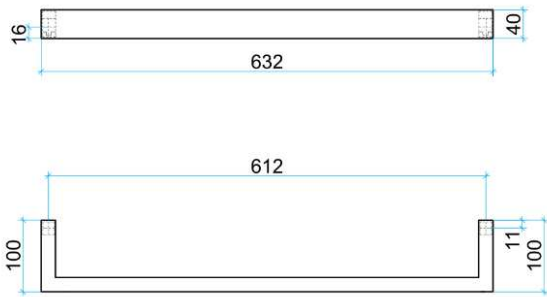

Thermorail Towel Rails

Towel Rails for use in bathrooms

Stock Code	Finish	Size (mm)	Output (W)	No. of Bars
USS6W	Satin White	W632 x H40 x D100	N/A	1

PLEASE NOTE: Specifications are for information purposes only. Whilst every effort has been made to ensure the product specifications are accurate, due to continuing product development and improvement the specifications are subject to change. Specifications can be used to rough in and fit timber supports in the wall however we recommend no holes are drilled without having the product on site or verifying the details with the manufacturer. Thermogroup cannot be held liable or responsible for errors due to updated specifications.