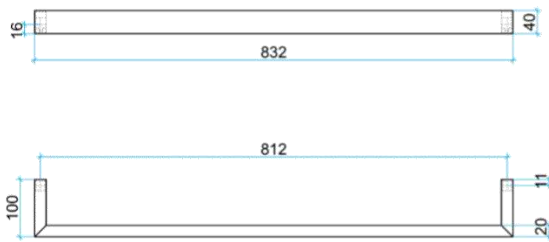

Thermorail Towel Rails

Towel Rails for use in bathrooms

Stock Code	Finish	Size (mm)	Output (W)	No. of Bars
USS8	Polished Stainless Steel	W832 x H40 x D100	N/A	1

PLEASE NOTE: Specifications are for information purposes only. Whilst every effort has been made to ensure the product specifications are accurate, due to continuing product development and improvement the specifications are subject to change. Specifications can be used to rough in and fit timber supports in the wall however we recommend no holes are drilled without having the product on site or verifying the details with the manufacturer. Thermogroup cannot be held liable or responsible for errors due to updated specifications.