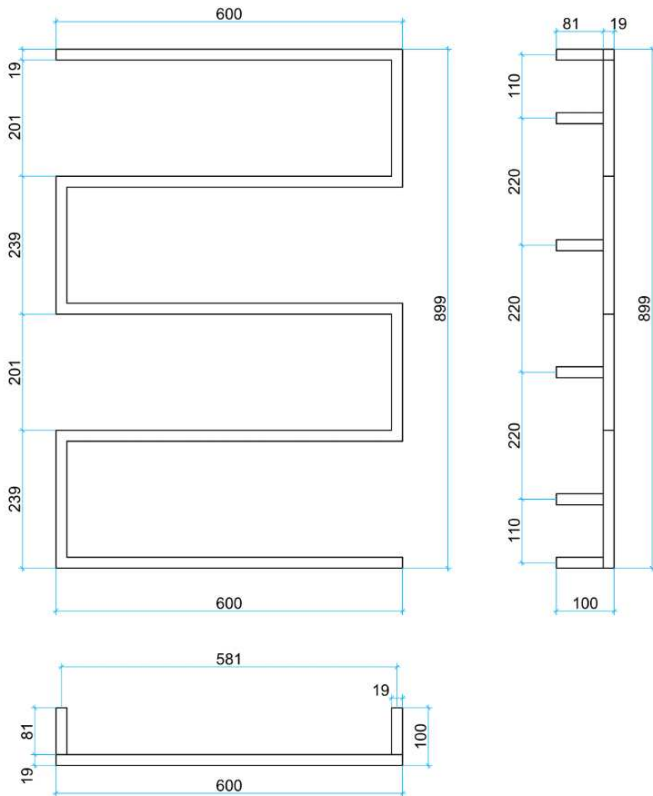

Thermorail Ladder Towel Rails

Towel Rails for use in bathrooms

Stock Code	Finish	Size (mm)	Output (W)	No. of Bars
USSS45	Polished Stainless Steel	W600 x H900 x D100	N/A	5

PLEASE NOTE: Specifications are for information purposes only. Whilst every effort has been made to ensure the product specifications are accurate, due to continuing product development and improvement the specifications are subject to change. Specifications can be used to rough in and fit timber supports in the wall however we recommend no holes are drilled without having the product on site or verifying the details with the manufacturer. Thermogroup cannot be held liable or responsible for errors due to updated specifications.