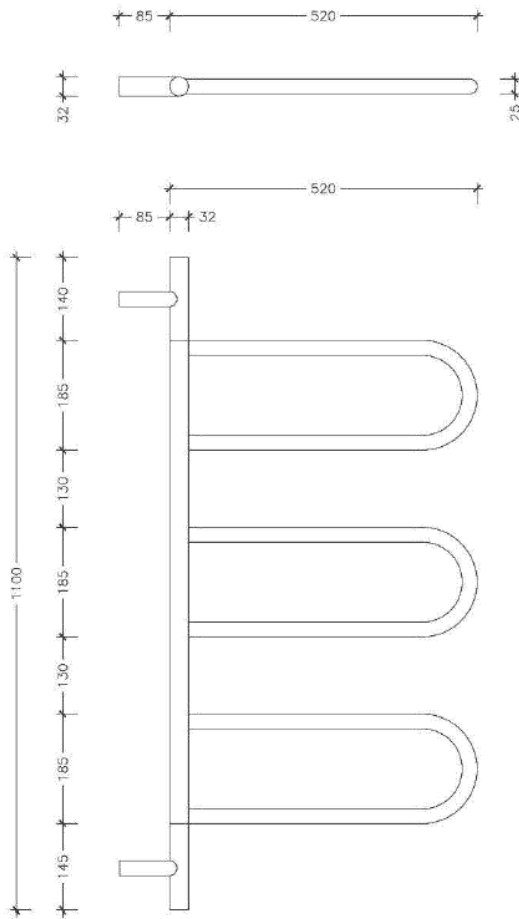

Jeeves Ladder Towel Rails

Liquid Filled Towel Rails for use in bathrooms

Stock Code	Finish	Size (mm)	Output (W)	No. of Bars
W11SR	Polished Stainless Steel	W520 x H1100 x D118	90 Watts	6

PLEASE NOTE: Specifications are for information purposes only. Whilst every effort has been made to ensure the product specifications are accurate, due to continuing product development and improvement the specifications are subject to change. Specifications can be used to rough in and fit timber supports in the wall however we recommend no holes are drilled without having the product on site or verifying the details with the manufacturer. Thermogroup cannot be held liable or responsible for errors due to updated specifications.